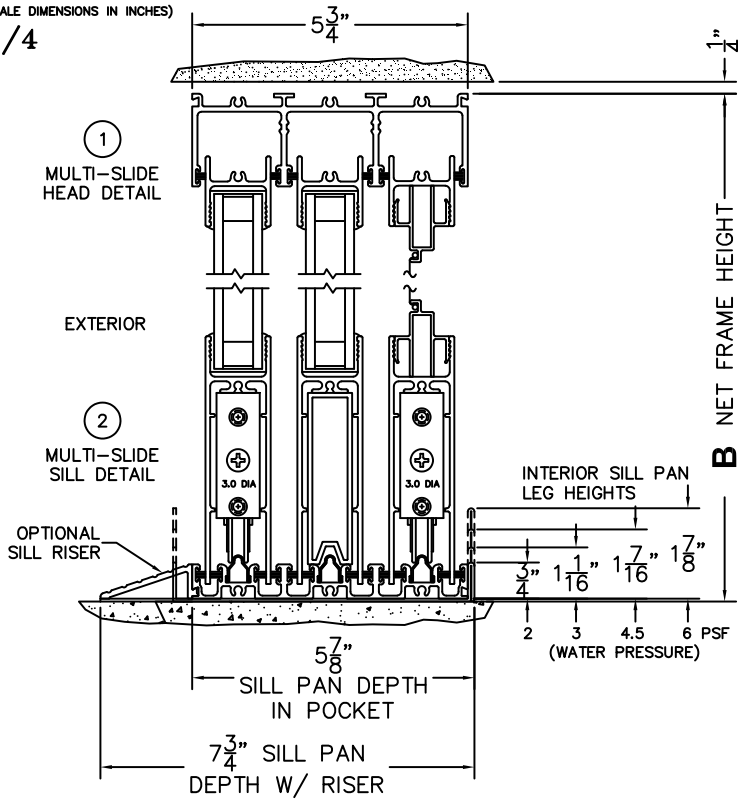

CALCULATED VALUES (FLEETWOOD SUPPLIED)

C(POCKET WIDTH)

D(NET FRAME WIDTH)

NOTES:

(USE RULER TO SCALE DIMENSIONS IN INCHES)

SCALE: 1/4

OXIXP DOOR SHOWN

3
FIXED JAMB

4
INTERLOCKERS

5
MEETING
STILES

6
POCKET
INTERLOCKERS

7
POCKET
JAMB

*CAUTION: WHEN CONSTRUCTING POCKET NOTE THAT DAYLIGHT WIDTH

DOES NOT INCLUDE 1" SET BACK FOR POST INTERLOCKER.