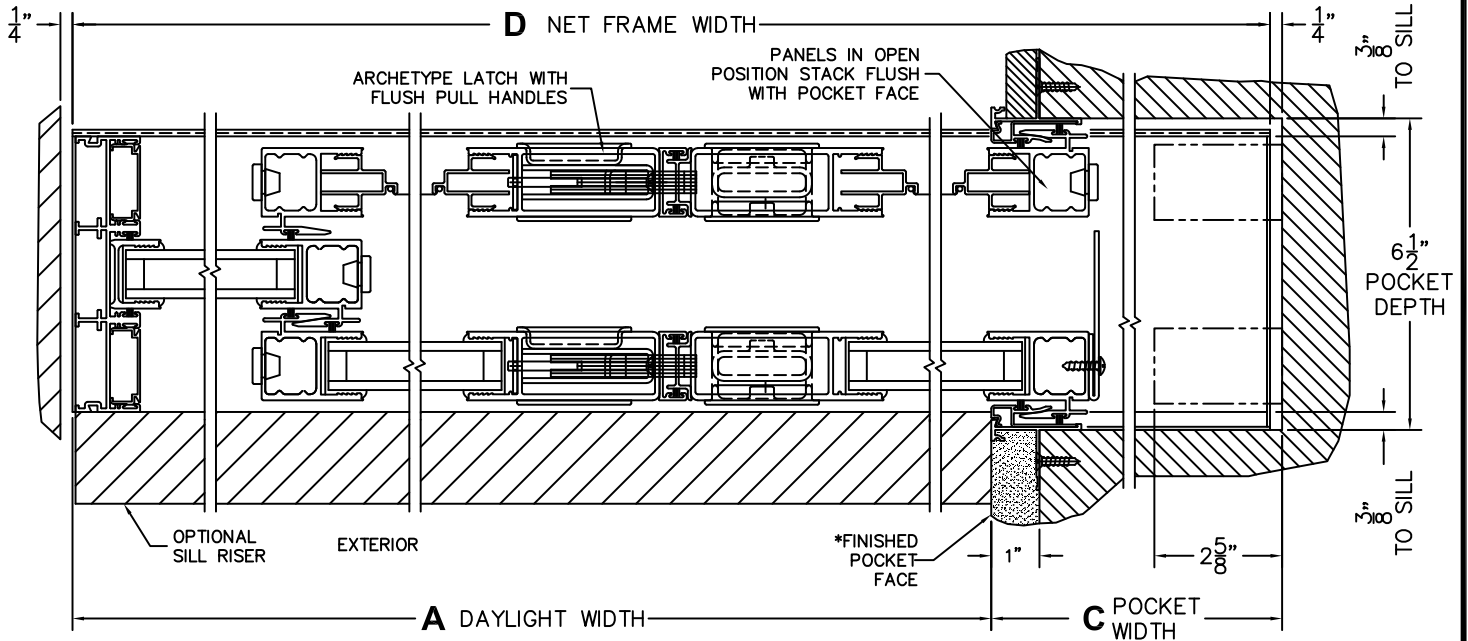

CALCULATED VALUES (FLEETWOOD SUPPLIED)

C(POCKET WIDTH)

D(NET FRAME WIDTH)

NOTES:

(USE RULER TO SCALE DIMENSIONS IN INCHES)

SCALE: 1/4

OXIXP DOOR SHOWN

3
FIXED JAMB

4
INTERLOCKERS

5
MEETING
STILES

6
POCKET
INTERLOCKERS

7
POCKET
JAMB

*CAUTION: WHEN CONSTRUCTING POCKET NOTE THAT DAYLIGHT WIDTH

DOES NOT INCLUDE 1" SET BACK FOR POST INTERLOCKER.