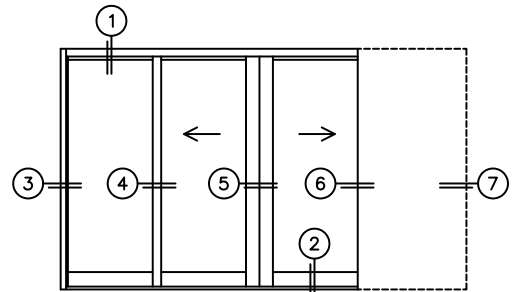

CALCULATED VALUES (FLEETWOOD SUPPLIED)

C(POCKET WIDTH)

D(NET FRAME WIDTH)

NOTES:

(USE RULER TO SCALE DIMENSIONS IN INCHES)

SCALE: 1/4

OXIXP DOOR SHOWN

3
FIXED JAMB

4
INTERLOCKERS

5
MEETING
STILES

6
POCKET
INTERLOCKERS

7
POCKET
JAMB

*CAUTION: WHEN CONSTRUCTING POCKET NOTE THAT DAYLIGHT WIDTH

DOES NOT INCLUDE 1" SET BACK FOR POST INTERLOCKER.