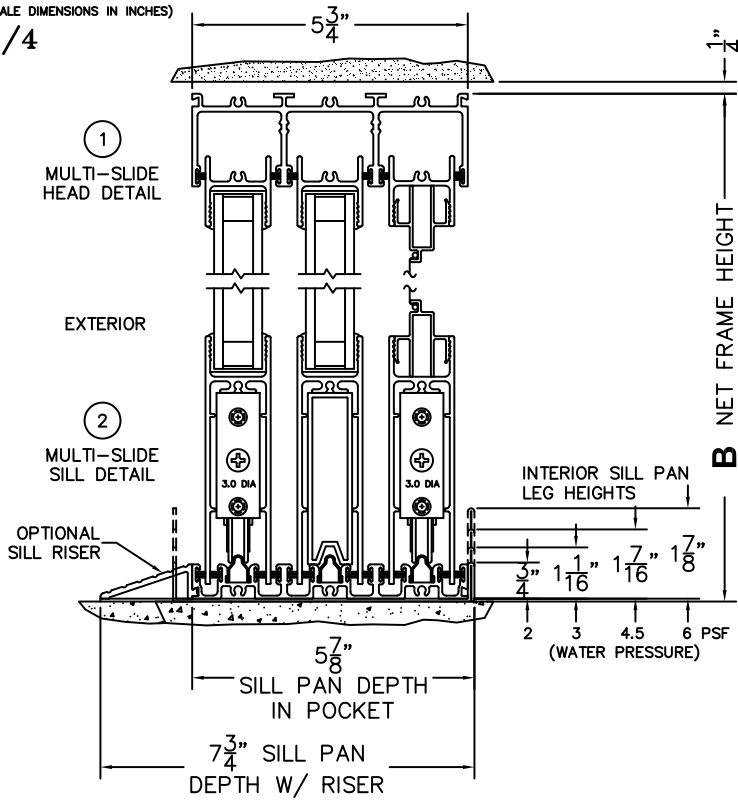

CALCULATED VALUES (FLEETWOOD SUPPLIED)

C(POCKET WIDTH)

D(NET FRAME WIDTH)

NOTES:

(USE RULER TO SCALE DIMENSIONS IN INCHES)

SCALE: 1/4

OXIXP DOOR SHOWN