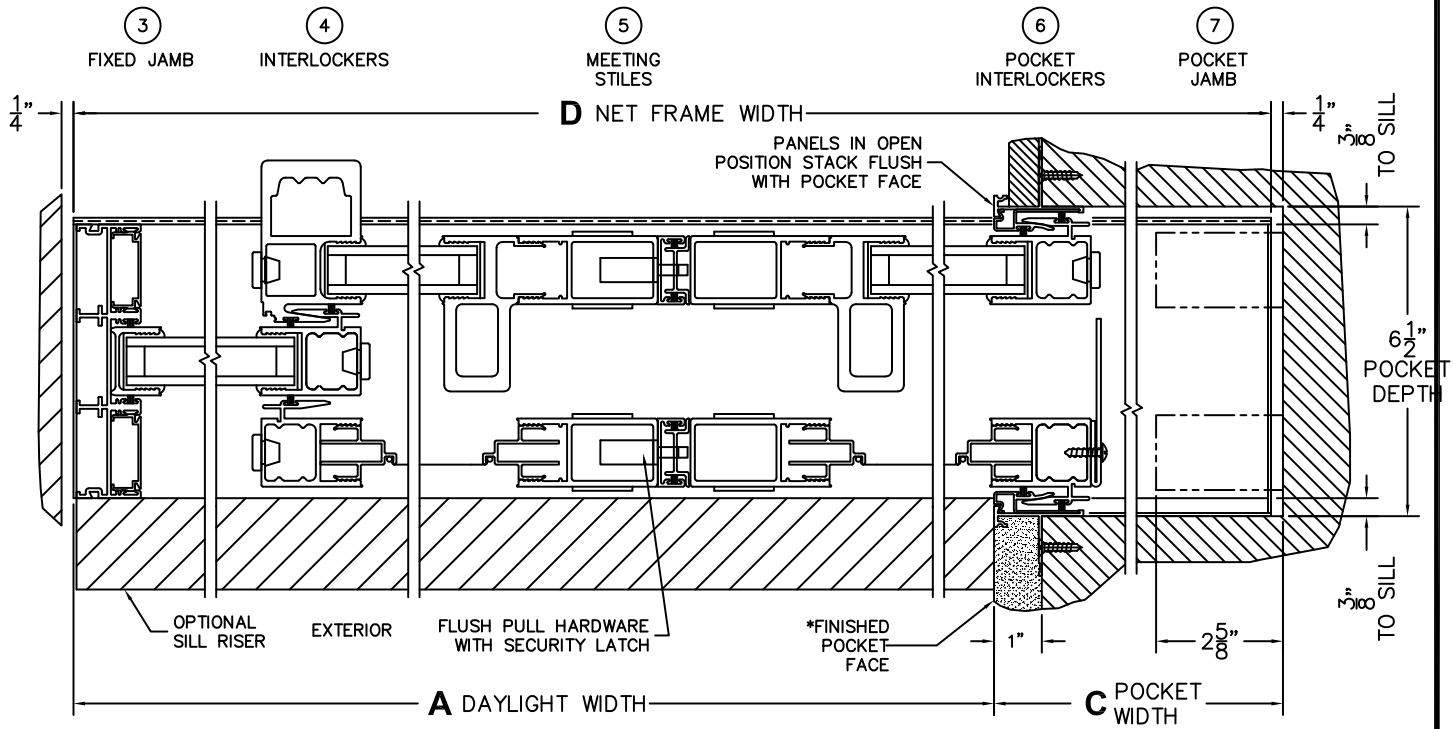

CALCULATED VALUES (FLEETWOOD SUPPLIED)

C (POCKET WIDTH)

D (NET FRAME WIDTH)

NOTES:

(USE RULER TO SCALE DIMENSIONS IN INCHES)

SCALE: 1/4

OXIXP DOOR SHOWN

*CAUTION: WHEN CONSTRUCTING POCKET NOTE THAT DAYLIGHT WIDTH

DOES NOT INCLUDE 1" SET BACK FOR POST INTERLOCKER.