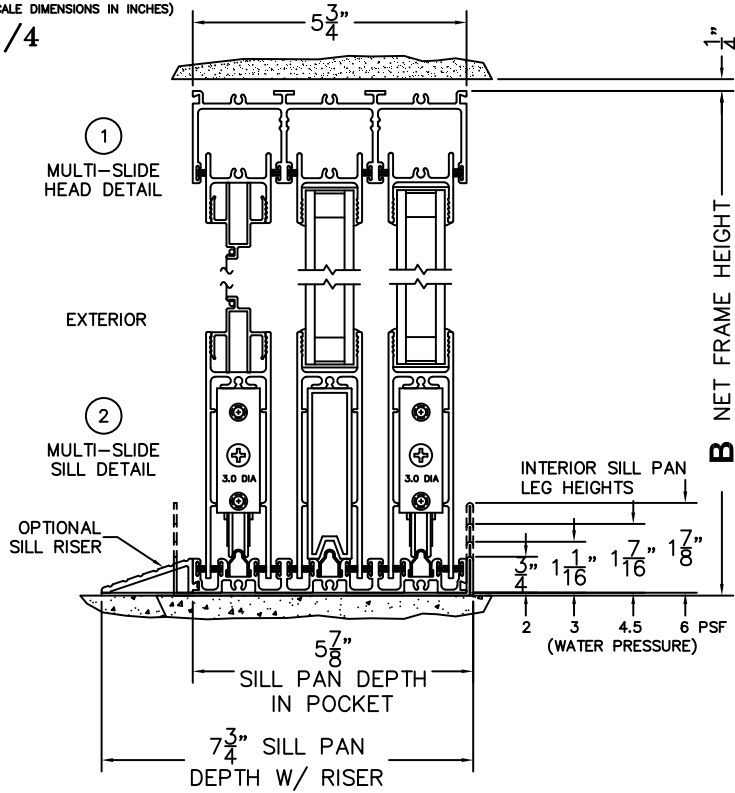

CALCULATED VALUES (FLEETWOOD SUPPLIED)

C (POCKET WIDTH)

D (NET FRAME WIDTH)

NOTES:

(USE RULER TO SCALE DIMENSIONS IN INCHES)

SCALE: 1/4

OXIXP DOOR SHOWN

*CAUTION: WHEN CONSTRUCTING POCKET NOTE THAT DAYLIGHT WIDTH

DOES NOT INCLUDE 1" SET BACK FOR POST INTERLOCKER.