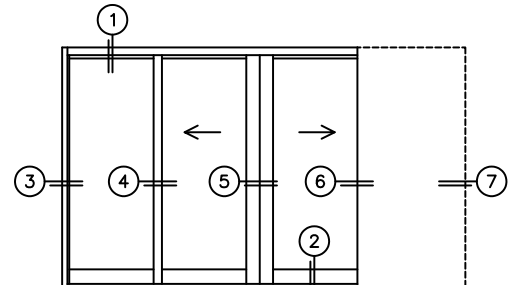

CALCULATED VALUES (FLEETWOOD SUPPLIED)

C (POCKET WIDTH)

D (NET FRAME WIDTH)

NOTES:

(USE RULER TO SCALE DIMENSIONS IN INCHES)

SCALE: 1/4

OXIXP DOOR SHOWN

*CAUTION: WHEN CONSTRUCTING POCKET NOTE THAT DAYLIGHT WIDTH

DOES NOT INCLUDE 1" SET BACK FOR POST INTERLOCKER.