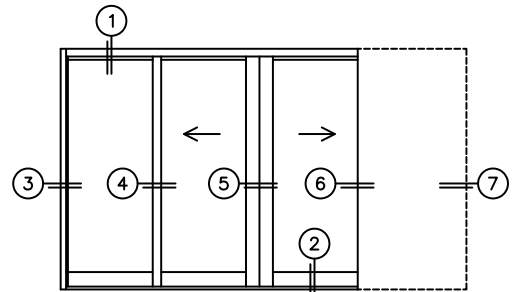

CALCULATED VALUES (FLEETWOOD SUPPLIED)

C(POCKET WIDTH)

D(NET FRAME WIDTH)

NOTES:

(USE RULER TO SCALE DIMENSIONS IN INCHES)

SCALE: 1/4

OXIXP DOOR SHOWN

*CAUTION: WHEN CONSTRUCTING POCKET NOTE THAT DAYLIGHT WIDTH

DOES NOT INCLUDE 1" SET BACK FOR POST INTERLOCKER.