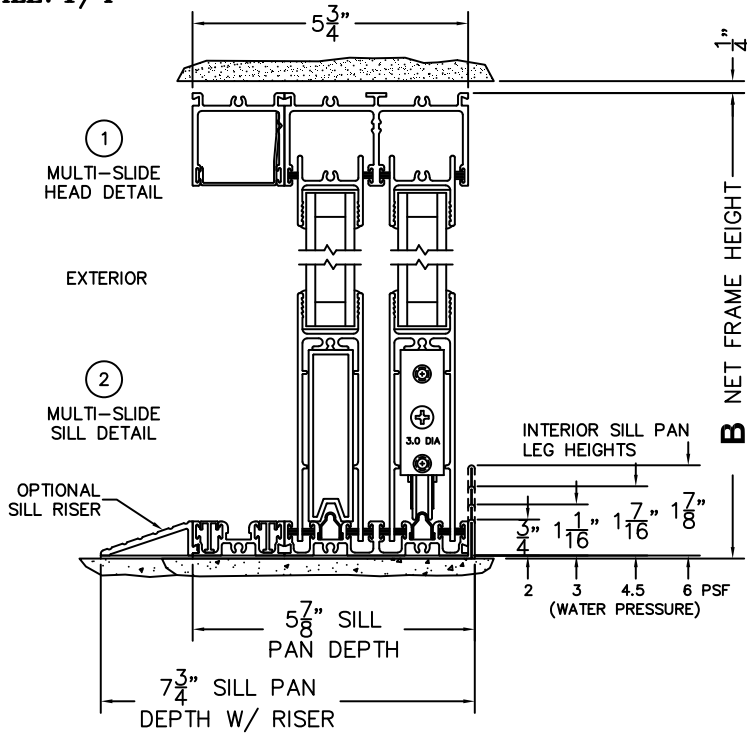

CALCULATED VALUES (FLEETWOOD SUPPLIED)

C(POCKET WIDTH)

D(NET FRAME WIDTH)

NOTES:

(USE RULER TO SCALE DIMENSIONS IN INCHES)

SCALE: 1/4

OXIXP DOOR SHOWN

*CAUTION: WHEN CONSTRUCTING POCKET NOTE THAT DAYLIGHT WIDTH

DOES NOT INCLUDE 1" SET BACK FOR POST INTERLOCKER.