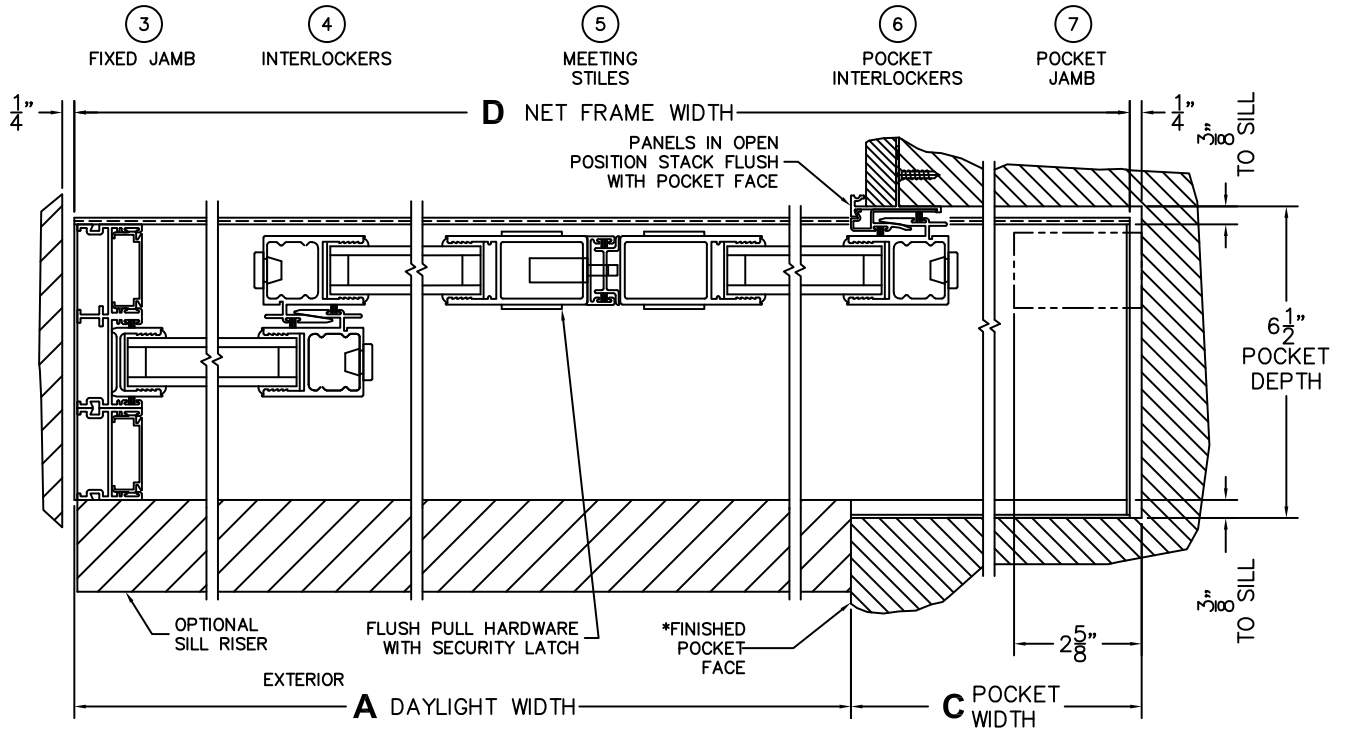

CALCULATED VALUES (FLEETWOOD SUPPLIED)

C(POCKET WIDTH)

D(NET FRAME WIDTH)

NOTES:

(USE RULER TO SCALE DIMENSIONS IN INCHES)

SCALE: 1/4

OXIXP DOOR SHOWN

*CAUTION: WHEN CONSTRUCTING POCKET NOTE THAT DAYLIGHT WIDTH

DOES NOT INCLUDE 1" SET BACK FOR POST INTERLOCKER.