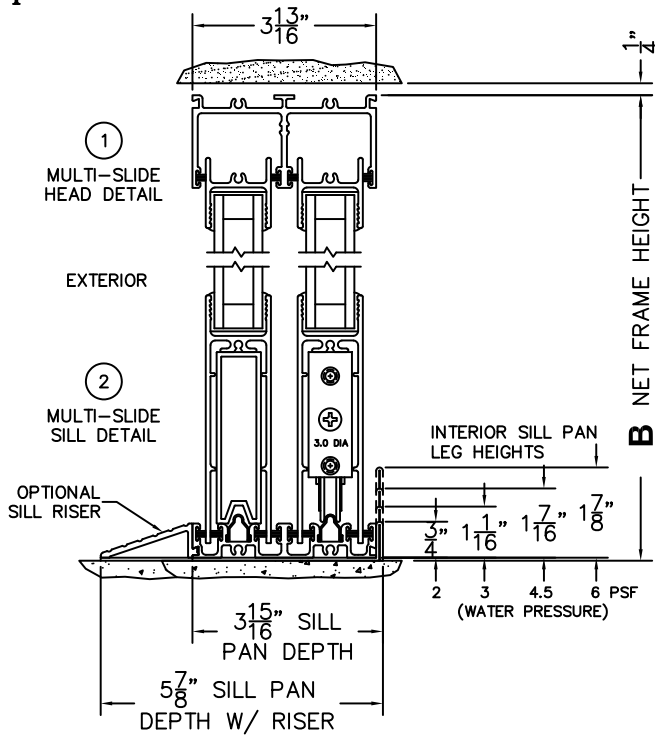

CALCULATED VALUES (FLEETWOOD SUPPLIED)

C(POCKET WIDTH)

D(NET FRAME WIDTH)

NOTES:

(USE RULER TO SCALE DIMENSIONS IN INCHES)

SCALE: 1/4

OXIXP DOOR SHOWN

*CAUTION: WHEN CONSTRUCTING POCKET NOTE THAT DAYLIGHT WIDTH DOES NOT INCLUDE 1" SET BACK FOR POST INTERLOCKER