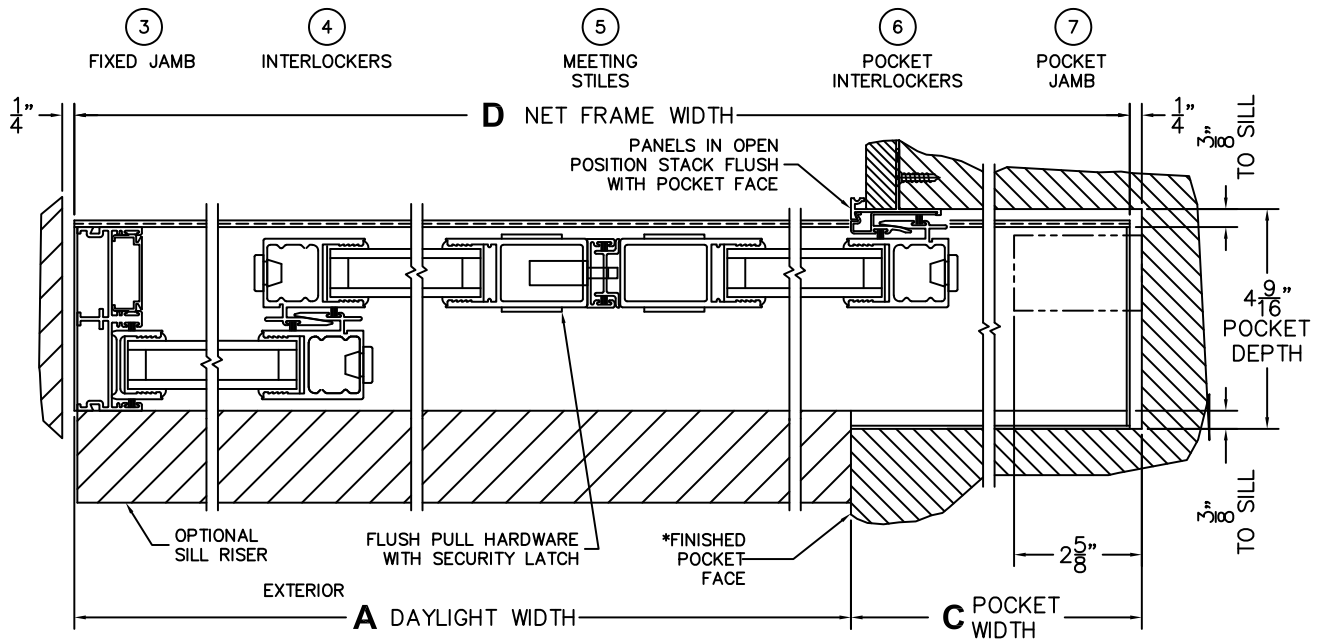

CALCULATED VALUES (FLEETWOOD SUPPLIED)

C(POCKET WIDTH)

D(NET FRAME WIDTH)

NOTES:

(USE RULER TO SCALE DIMENSIONS IN INCHES)

SCALE: 1/4

OXIXP DOOR SHOWN

*CAUTION: WHEN CONSTRUCTING POCKET NOTE THAT DAYLIGHT WIDTH DOES NOT INCLUDE 1" SET BACK FOR POST INTERLOCKER