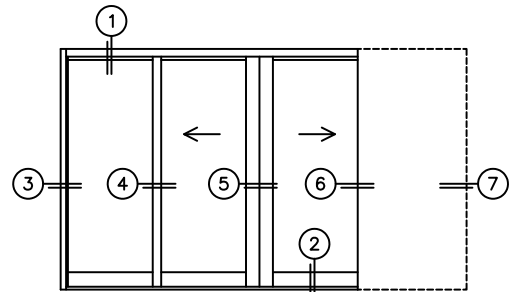

CALCULATED VALUES (FLEETWOOD SUPPLIED)

C(POCKET WIDTH)

D(NET FRAME WIDTH)

NOTES:

(USE RULER TO SCALE DIMENSIONS IN INCHES)

SCALE: 1/4

OXIXP DOOR SHOWN

*CAUTION: WHEN CONSTRUCTING POCKET NOTE THAT DAYLIGHT WIDTH DOES NOT INCLUDE 1" SET BACK FOR POST INTERLOCKER