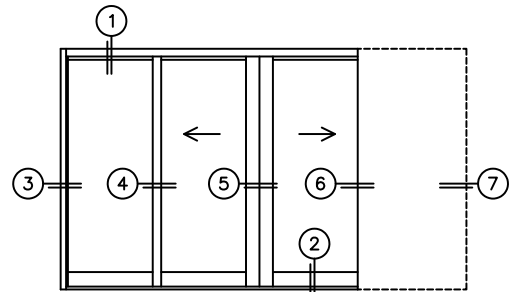

CALCULATED VALUES (FLEETWOOD SUPPLIED)

C(POCKET WIDTH)

D(NET FRAME WIDTH)

NOTES:

(USE RULER TO SCALE DIMENSIONS IN INCHES)

SCALE: 1/4"

OXIXP DOOR SHOWN

3
FIXED JAMB

4
INTERLOCKERS

5
MEETING
STILES

6
POCKET
INTERLOCKERS

7
POCKET
JAMB

*CAUTION: WHEN CONSTRUCTING POCKET NOTE THAT DAYLIGHT WIDTH DOES NOT INCLUDE 1" SET BACK FOR POST INTERLOCKER