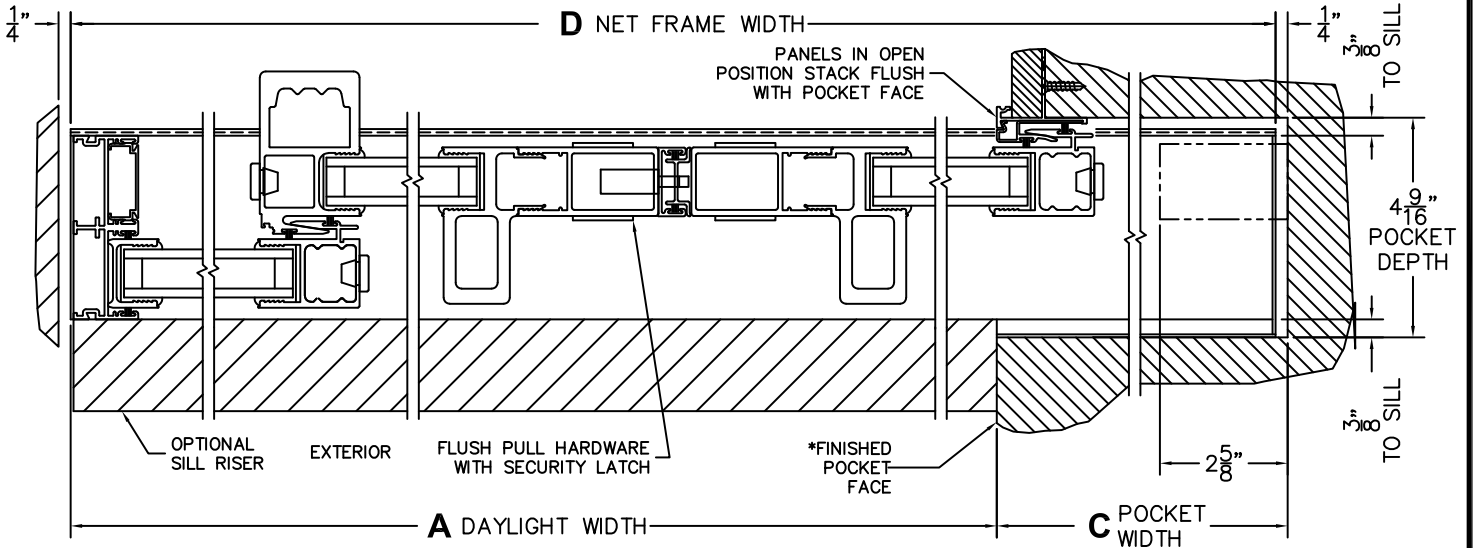

CALCULATED VALUES (FLEETWOOD SUPPLIED)

C(POCKET WIDTH)

D(NET FRAME WIDTH)

NOTES:

(USE RULER TO SCALE DIMENSIONS IN INCHES)

SCALE: 1/4"

OXIXP DOOR SHOWN

3
FIXED JAMB

4
INTERLOCKERS

5
MEETING
STILES

6
POCKET
INTERLOCKERS

7
POCKET
JAMB

*CAUTION: WHEN CONSTRUCTING POCKET NOTE THAT DAYLIGHT WIDTH DOES NOT INCLUDE 1" SET BACK FOR POST INTERLOCKER