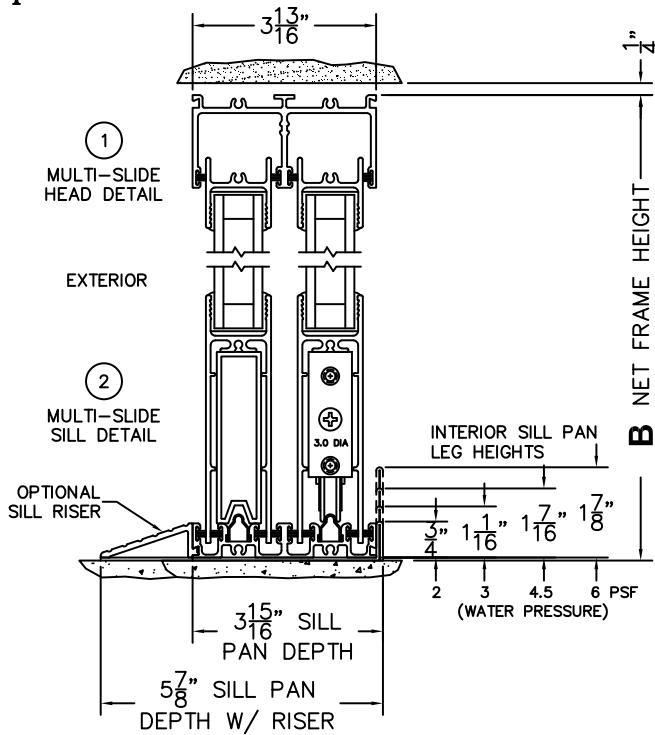

CALCULATED VALUES (FLEETWOOD SUPPLIED)

C(POCKET WIDTH)

D(NET FRAME WIDTH)

NOTES:

(USE RULER TO SCALE DIMENSIONS IN INCHES)

SCALE: 1/4"

OXIXP DOOR SHOWN

3
FIXED JAMB

4
INTERLOCKERS

5
MEETING
STILES

6
POCKET
INTERLOCKERS

7
POCKET
JAMB

*CAUTION: WHEN CONSTRUCTING POCKET NOTE THAT DAYLIGHT WIDTH DOES NOT INCLUDE 1" SET BACK FOR POST INTERLOCKER