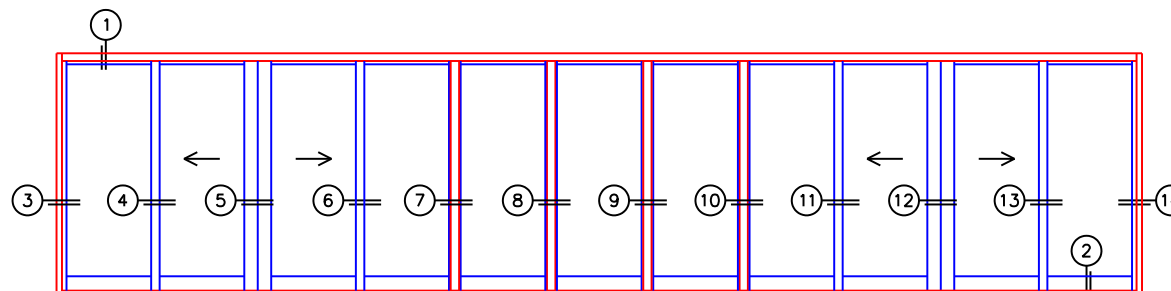

NORWOOD 3070EX M/S

OXIX0000XIXO STANDARD CONFIGURATION
NO SCREENS

ORDER NO.:

ITEM NO.:

REQUIRED DEALER INFO.

A (NET FRAME WIDTH)	
B (NET FRAME HEIGHT)	
SILL PAN HEIGHT(INTERIOR LEG) (3/4", 1-1/16", 1-7/16" OR 1-7/8")	

(USE RULER TO SCALE DIMENSIONS IN INCHES)

SCALE: 1/4

NOTES:

OXIX0000XIXO DOOR SHOWN

FLEETWOOD
WINDOWS & DOORS
FleetwoodUSA.com

NORWOOD 3070EX M/S
OXIX00000XIXO STANDARD CONFIGURATION
NO SCREENS

ORDER NO.:

ITEM NO.:

(USE RULER TO SCALE DIMENSIONS IN INCHES)

SCALE: 1/8