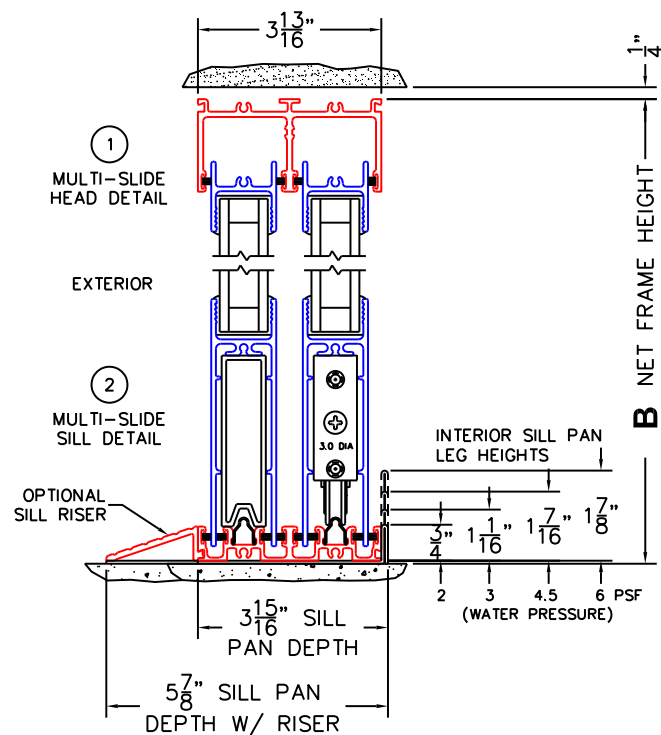

NORWOOD 3070EX M/S

OXIX0000XIXO STANDARD CONFIGURATION
NO SCREENS

ORDER NO.:

ITEM NO.:

REQUIRED DEALER INFO.

A (NET FRAME WIDTH)	
B (NET FRAME HEIGHT)	
SILL PAN HEIGHT(INTERIOR LEG) (3/4", 1-1/16", 1-7/16" OR 1-7/8")	

(USE RULER TO SCALE DIMENSIONS IN INCHES)

SCALE: 1/4

NOTES:

OXIX0000XIXO DOOR SHOWN

FLEETWOOD
WINDOWS & DOORS
FleetwoodUSA.com

NORWOOD 3070EX M/S
OXIX00000XIXO STANDARD CONFIGURATION
NO SCREENS

ORDER NO.:

ITEM NO.:

(USE RULER TO SCALE DIMENSIONS IN INCHES)

SCALE: 1/8