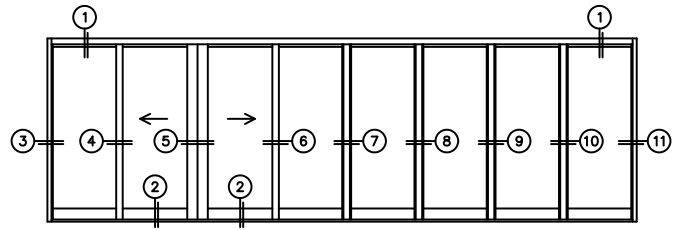

FLEETWOOD
WINDOWS & DOORS
FleetwoodUSA.com

NORWOOD 3070EX M/S
OXIX0000 STANDARD CONFIGURATION
NO SCREENS

ORDER NO.:

ITEM NO.:

REQUIRED DEALER INFO.

A (NET FRAME WIDTH)

B (NET FRAME HEIGHT)

SILL PAN HEIGHT (INTERIOR LEG)
(3/4", 1-1/16", 1-7/16" OR 1-7/8")

NOTES:

(USE RULER TO SCALE DIMENSIONS IN INCHES)

SCALE: 1/4

OXIX00000 DOOR SHOWN

- 3 FIXED JAMB
- 4 INTERLOCKERS
- 5 MEETING STILES
- 6 INTERLOCKERS
- 7 T-MULLION
- 8 T-MULLION
- 9 T-MULLION
- 10 T-MULLION
- 11 FIXED JAMB

FLUSH PULL HARDWARE WITH SECURITY LATCH