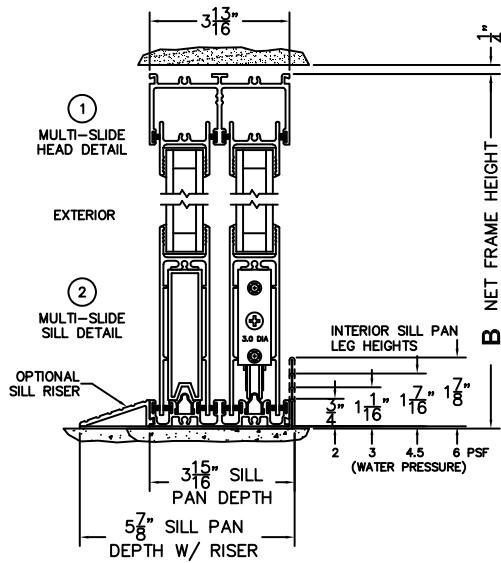

FLEETWOOD
WINDOWS & DOORS
FleetwoodUSA.com

NORWOOD 3070EX M/S
OXIX0000 STANDARD CONFIGURATION
NO SCREENS

ORDER NO.:

ITEM NO.:

REQUIRED DEALER INFO.

A (NET FRAME WIDTH)

B (NET FRAME HEIGHT)

SILL PAN HEIGHT (INTERIOR LEG)
(3/4", 1-1/16", 1-7/16" OR 1-7/8")

NOTES:

(USE RULER TO SCALE DIMENSIONS IN INCHES)

SCALE: 1/4

OXIX00000 DOOR SHOWN

- 3 FIXED JAMB
- 4 INTERLOCKERS
- 5 MEETING STILES
- 6 INTERLOCKERS
- 7 T-MULLION
- 8 T-MULLION
- 9 T-MULLION
- 10 T-MULLION
- 11 FIXED JAMB

FLUSH PULL HARDWARE WITH SECURITY LATCH