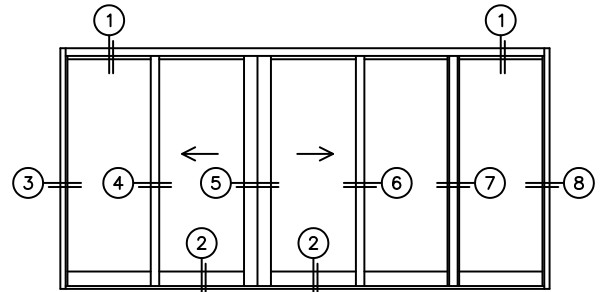

FLEETWOOD
WINDOWS & DOORS
FleetwoodUSA.com

NORWOOD 3070EX M/S
OXIXOO STANDARD CONFIGURATION
WITH SCREENS

ORDER NO.:

ITEM NO.:

REQUIRED DEALER INFO.

A(NET FRAME WIDTH)

B(NET FRAME HEIGHT)

SILL PAN HEIGHT (INTERIOR LEG)
(3/4", 1-1/16", 1-7/16" OR 1-7/8")

NOTES:

(USE RULER TO SCALE DIMENSIONS IN INCHES)

SCALE: 1/4"

OXIXOO DOOR SHOWN

- ③
FIXED JAMB
- ④
INTERLOCKERS
- ⑤
MEETING STILES
- ⑥
INTERLOCKERS
- ⑦
T-MULLION
- ⑧
FIXED JAMB

ARCHETYPE LATCH WITH FLUSH PULL HANDLES