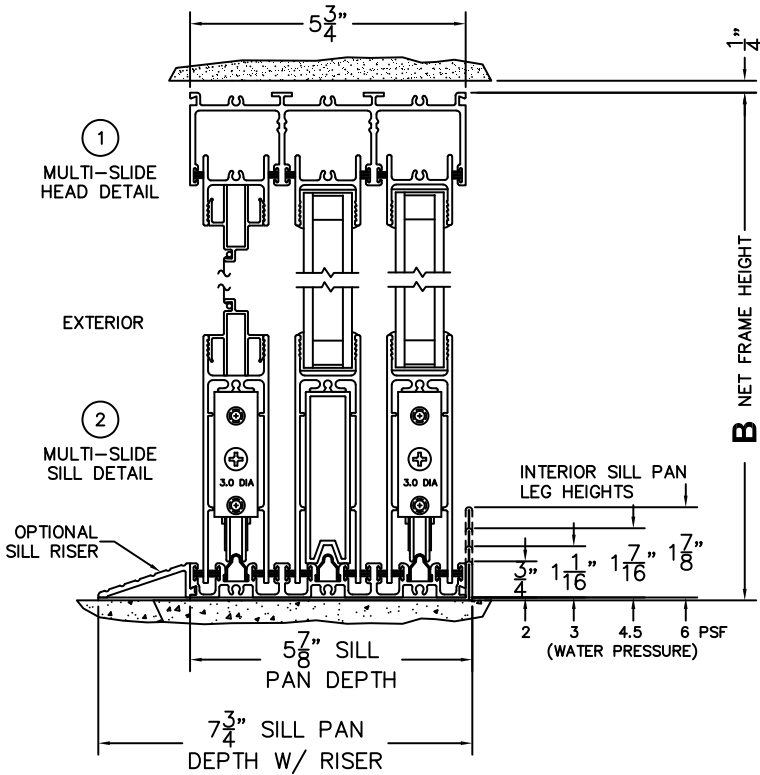

FLEETWOOD
WINDOWS & DOORS
FleetwoodUSA.com

NORWOOD 3070EX M/S
OXIXOO STANDARD CONFIGURATION
WITH SCREENS

ORDER NO.:

ITEM NO.:

REQUIRED DEALER INFO.

A(NET FRAME WIDTH)

B(NET FRAME HEIGHT)

SILL PAN HEIGHT (INTERIOR LEG)
(3/4", 1-1/16", 1-7/16" OR 1-7/8")

NOTES:

(USE RULER TO SCALE DIMENSIONS IN INCHES)

SCALE: 1/4"

OXIXOO DOOR SHOWN

- ③
FIXED JAMB
- ④
INTERLOCKERS
- ⑤
MEETING STILES
- ⑥
INTERLOCKERS
- ⑦
T-MULLION
- ⑧
FIXED JAMB

ARCHETYPE LATCH WITH FLUSH PULL HANDLES