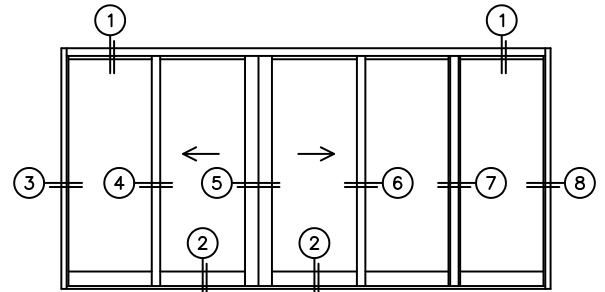

FLEETWOOD
WINDOWS & DOORS
FleetwoodUSA.com

NORWOOD 3070EX M/S
OXIXOO STANDARD CONFIGURATION
WITH SCREENS

ORDER NO.:

ITEM NO.:

REQUIRED DEALER INFO.

A(NET FRAME WIDTH)

B(NET FRAME HEIGHT)

SILL PAN HEIGHT (INTERIOR LEG)
(3/4", 1-1/16", 1-7/16" OR 1-7/8")

(USE RULER TO SCALE DIMENSIONS IN INCHES)

SCALE: 1/4

NOTES:

OXIXOO DOOR SHOWN

- (3)
FIXED JAMB
- (4)
INTERLOCKERS
- (5)
MEETING STILES
- (6)
INTERLOCKERS
- (7)
T-MULLION
- (8)
FIXED JAMB