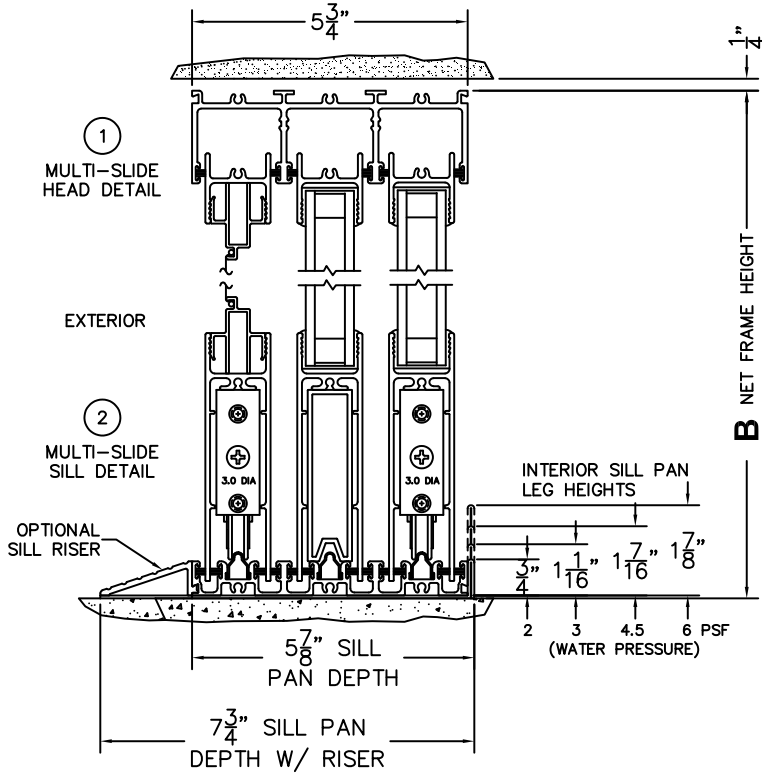

FLEETWOOD
WINDOWS & DOORS
FleetwoodUSA.com

NORWOOD 3070EX M/S
OXIXOO STANDARD CONFIGURATION
WITH SCREENS

ORDER NO.:

ITEM NO.:

REQUIRED DEALER INFO.

A(NET FRAME WIDTH)

B(NET FRAME HEIGHT)

SILL PAN HEIGHT (INTERIOR LEG)
(3/4", 1-1/16", 1-7/16" OR 1-7/8")

(USE RULER TO SCALE DIMENSIONS IN INCHES)

SCALE: 1/4

NOTES:

OXIXOO DOOR SHOWN

- (3)
FIXED JAMB
- (4)
INTERLOCKERS
- (5)
MEETING STILES
- (6)
INTERLOCKERS
- (7)
T-MULLION
- (8)
FIXED JAMB