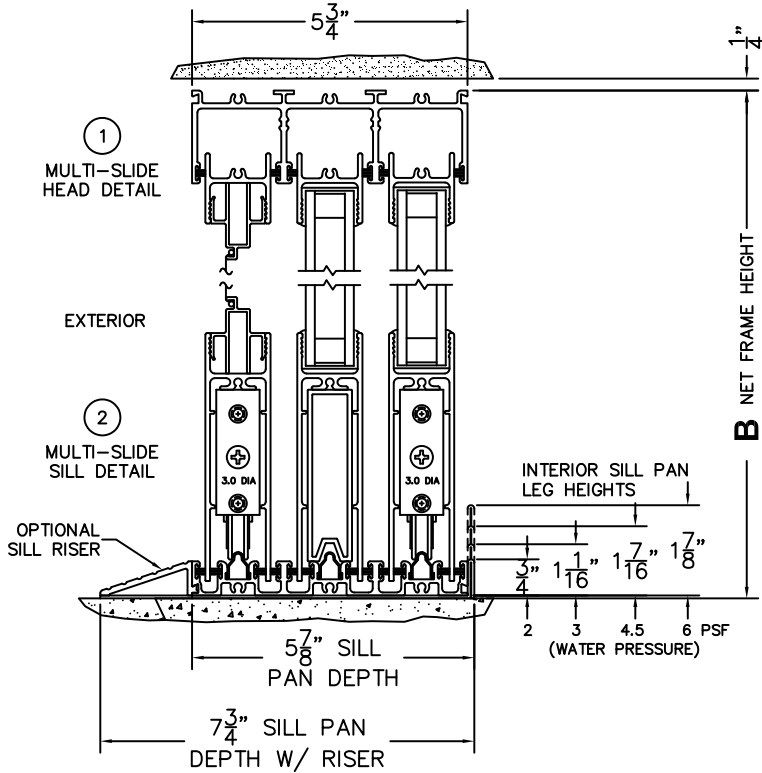

FLEETWOOD
WINDOWS & DOORS
FleetwoodUSA.com

NORWOOD 3070EX M/S
OXIXOO STANDARD CONFIGURATION
WITH SCREENS

ORDER NO.:

ITEM NO.:

REQUIRED DEALER INFO.

A(NET FRAME WIDTH)

B(NET FRAME HEIGHT)

SILL PAN HEIGHT (INTERIOR LEG)
(3/4", 1-1/16", 1-7/16" OR 1-7/8")

(USE RULER TO SCALE DIMENSIONS IN INCHES)

SCALE: 1/4

NOTES:

OXIXOO DOOR SHOWN

- (3)
FIXED JAMB
- (4)
INTERLOCKERS
- (5)
MEETING STILES
- (6)
INTERLOCKERS
- (7)
T-MULLION
- (8)
FIXED JAMB