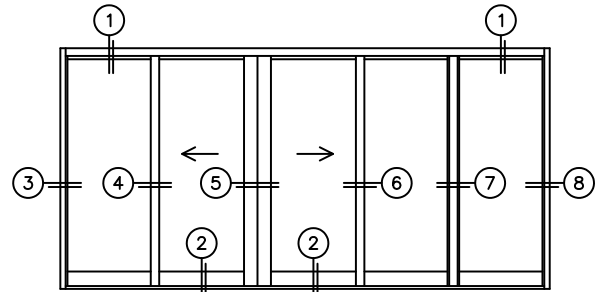

FLEETWOOD
WINDOWS & DOORS
FleetwoodUSA.com

NORWOOD 3070EX M/S
OXIXOO STANDARD CONFIGURATION
WITH SCREENS

ORDER NO.:

ITEM NO.:

REQUIRED DEALER INFO.

A(NET FRAME WIDTH)

B(NET FRAME HEIGHT)

SILL PAN HEIGHT (INTERIOR LEG)
(3/4", 1-1/16", 1-7/16" OR 1-7/8")

(USE RULER TO SCALE DIMENSIONS IN INCHES)

SCALE: 1/4

NOTES:

OXIXOO DOOR SHOWN

- (3)
FIXED JAMB
- (4)
INTERLOCKERS
- (5)
MEETING STILES
- (6)
INTERLOCKERS
- (7)
T-MULLION
- (8)
FIXED JAMB