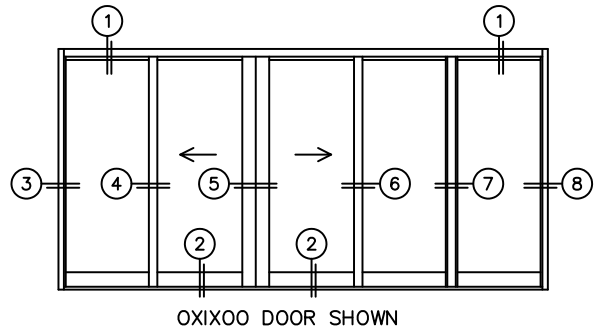

FLEETWOOD
WINDOWS & DOORS
FleetwoodUSA.com

NORWOOD 3070EX M/S
OXIXOO CUSTOM CONFIGURATION
NO SCREENS

ORDER NO.:

ITEM NO.:

REQUIRED DEALER INFO.

A(NET FRAME WIDTH)

B(NET FRAME HEIGHT)

SILL PAN HEIGHT (INTERIOR LEG)
(3/4", 1-1/16", 1-7/16" OR 1-7/8")

(USE RULER TO SCALE DIMENSIONS IN INCHES)

SCALE: 1/4

NOTES:

OXIXOO DOOR SHOWN

- ③
FIXED JAMB
- ④
INTERLOCKERS
- ⑤
MEETING STILES
- ⑥
INTERLOCKERS
- ⑦
T-MULLION
- ⑧
FIXED JAMB