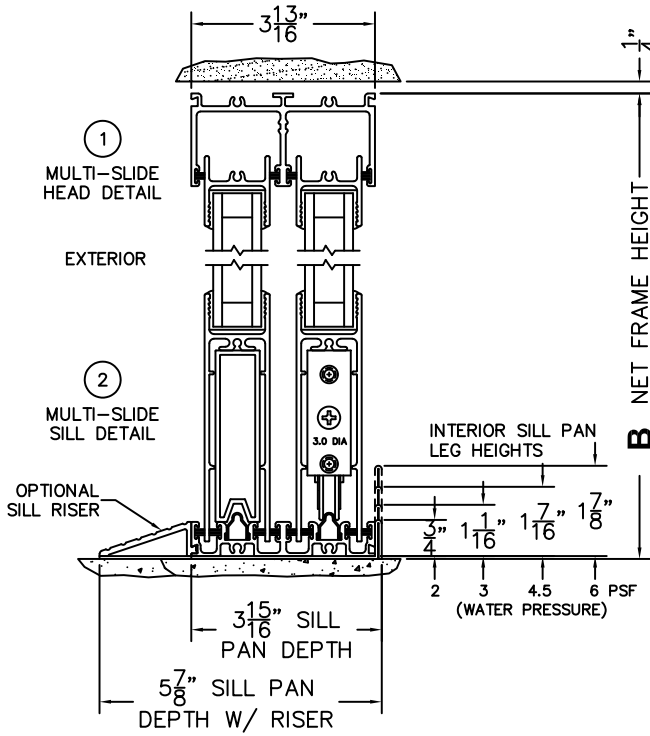

FLEETWOOD
WINDOWS & DOORS
FleetwoodUSA.com

NORWOOD 3070EX M/S
OXIXOO CUSTOM CONFIGURATION
NO SCREENS

ORDER NO.:

ITEM NO.:

REQUIRED DEALER INFO.

A(NET FRAME WIDTH)

B(NET FRAME HEIGHT)

SILL PAN HEIGHT (INTERIOR LEG)
(3/4", 1-1/16", 1-7/16" OR 1-7/8")

(USE RULER TO SCALE DIMENSIONS IN INCHES)

SCALE: 1/4

NOTES:

OXIXOO DOOR SHOWN

- ③
FIXED JAMB
- ④
INTERLOCKERS
- ⑤
MEETING STILES
- ⑥
INTERLOCKERS
- ⑦
T-MULLION
- ⑧
FIXED JAMB