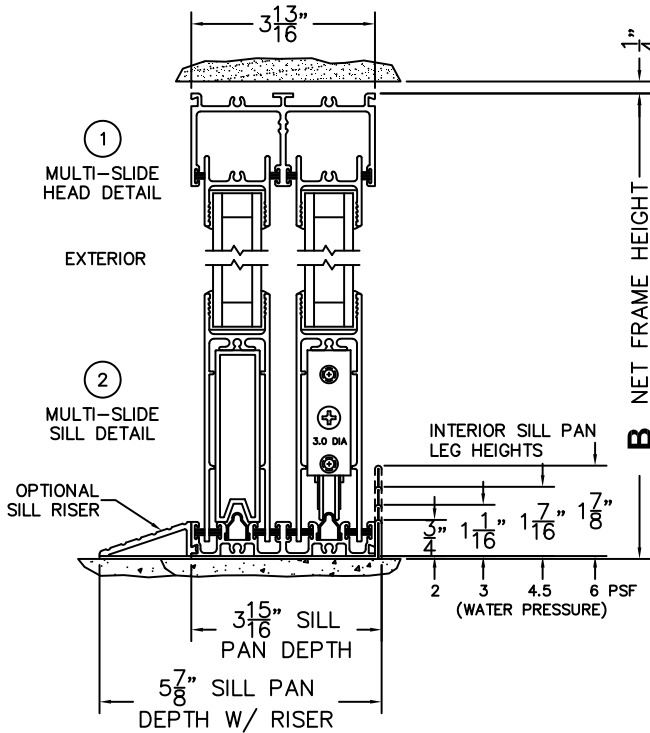

FLEETWOOD
WINDOWS & DOORS
FleetwoodUSA.com

NORWOOD 3070EX M/S
OXIXOO CUSTOM CONFIGURATION
NO SCREENS

ORDER NO.:

ITEM NO.:

REQUIRED DEALER INFO.

A(NET FRAME WIDTH)

B(NET FRAME HEIGHT)

SILL PAN HEIGHT (INTERIOR LEG)
(3/4", 1-1/16", 1-7/16" OR 1-7/8")

(USE RULER TO SCALE DIMENSIONS IN INCHES)

SCALE: 1/4

NOTES:

- ③
FIXED JAMB
- ④
INTERLOCKERS
- ⑤
MEETING STILES
- ⑥
INTERLOCKERS
- ⑦
T-MULLION
- ⑧
FIXED JAMB