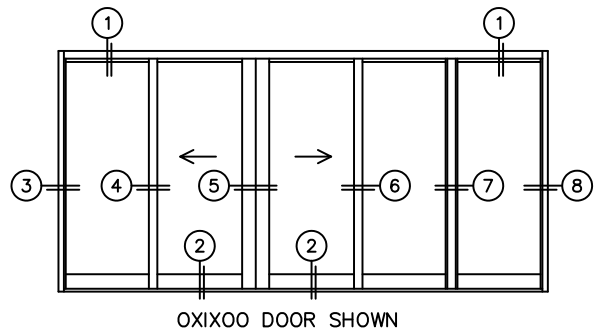

FLEETWOOD
WINDOWS & DOORS
FleetwoodUSA.com

NORWOOD 3070EX M/S
OXIXOO CUSTOM CONFIGURATION
NO SCREENS

ORDER NO.:

ITEM NO.:

REQUIRED DEALER INFO.

A(NET FRAME WIDTH)

B(NET FRAME HEIGHT)

SILL PAN HEIGHT (INTERIOR LEG)
(3/4", 1-1/16", 1-7/16" OR 1-7/8")

(USE RULER TO SCALE DIMENSIONS IN INCHES)

SCALE: 1/4

NOTES:

- ③
FIXED JAMB
- ④
INTERLOCKERS
- ⑤
MEETING STILES
- ⑥
INTERLOCKERS
- ⑦
T-MULLION
- ⑧
FIXED JAMB