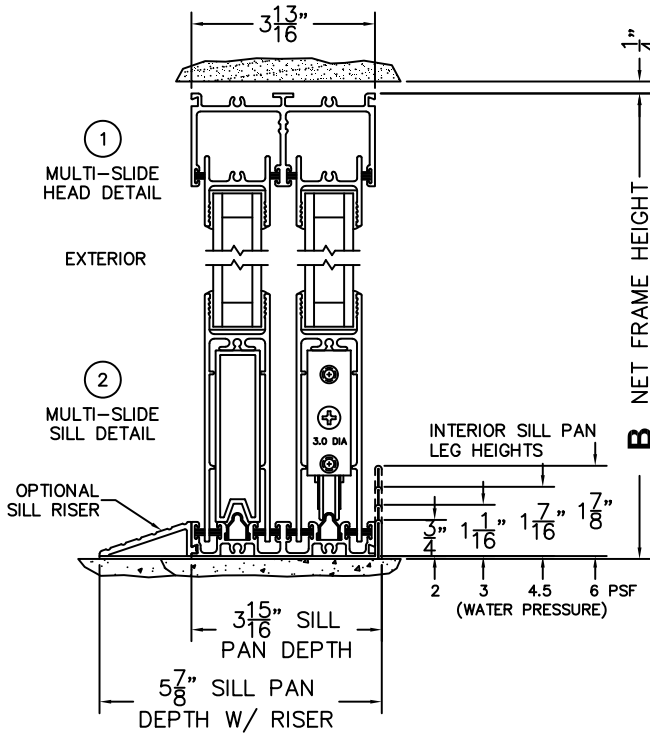

FLEETWOOD
WINDOWS & DOORS
FleetwoodUSA.com

NORWOOD 3070EX M/S
OXIXOO CUSTOM CONFIGURATION
NO SCREENS

ORDER NO.:

ITEM NO.:

REQUIRED DEALER INFO.

A(NET FRAME WIDTH)

B(NET FRAME HEIGHT)

SILL PAN HEIGHT (INTERIOR LEG)
(3/4", 1-1/16", 1-7/16" OR 1-7/8")

(USE RULER TO SCALE DIMENSIONS IN INCHES)

SCALE: 1/4

NOTES:

OXIXOO DOOR SHOWN

3
FIXED JAMB

4
INTERLOCKERS

5
MEETING STILES

6
INTERLOCKERS