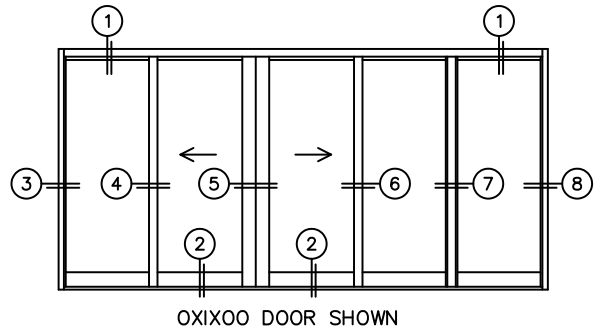

FLEETWOOD
WINDOWS & DOORS
FleetwoodUSA.com

NORWOOD 3070EX M/S
OXIXOO CUSTOM CONFIGURATION
NO SCREENS

ORDER NO.:

ITEM NO.:

REQUIRED DEALER INFO.

A(NET FRAME WIDTH)

B(NET FRAME HEIGHT)

SILL PAN HEIGHT (INTERIOR LEG)
(3/4", 1-1/16", 1-7/16" OR 1-7/8")

(USE RULER TO SCALE DIMENSIONS IN INCHES)

SCALE: 1/4

NOTES:

OXIXOO DOOR SHOWN

3
FIXED JAMB

4
INTERLOCKERS

5
MEETING STILES

6
INTERLOCKERS