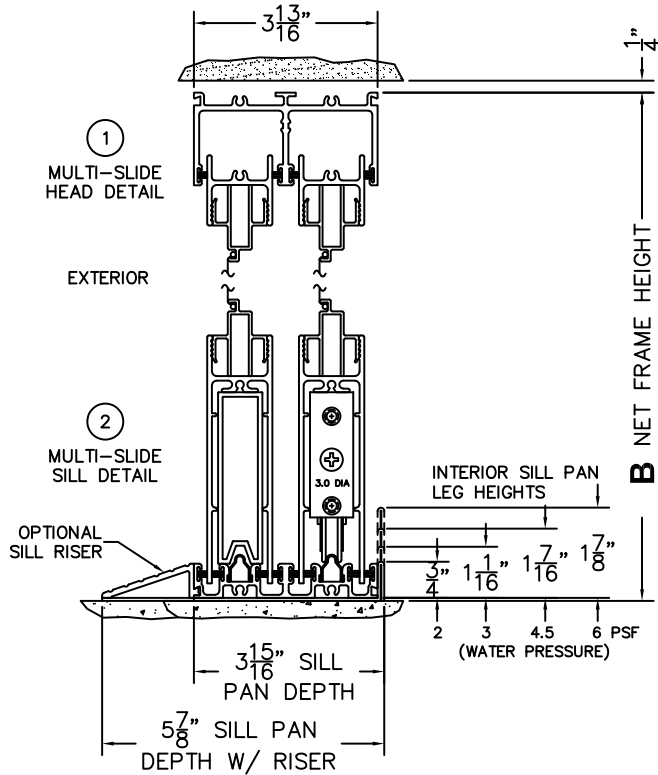

FLEETWOOD
WINDOWS & DOORS
FleetwoodUSA.com

NORWOOD 3070EX M/S
OXIXO CUSTOM CONFIGURATION
WITH SCREENS

ORDER NO.:

ITEM NO.:

REQUIRED DEALER INFO.

A(NET FRAME WIDTH)

B(NET FRAME HEIGHT)

SILL PAN HEIGHT (INTERIOR LEG)
(3/4", 1-1/16", 1-7/16" OR 1-7/8")

(USE RULER TO SCALE DIMENSIONS IN INCHES)

SCALE: 1/4

NOTES:

OXIXO DOOR SHOWN