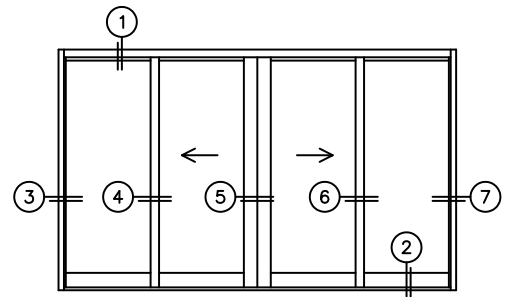

FLEETWOOD
WINDOWS & DOORS
FleetwoodUSA.com

NORWOOD 3070EX M/S
OXIXO CUSTOM CONFIGURATION
WITH SCREENS

ORDER NO.:

ITEM NO.:

REQUIRED DEALER INFO.

A(NET FRAME WIDTH)

B(NET FRAME HEIGHT)

SILL PAN HEIGHT (INTERIOR LEG)
(3/4", 1-1/16", 1-7/16" OR 1-7/8")

(USE RULER TO SCALE DIMENSIONS IN INCHES)

SCALE: 1/4

NOTES:

OXIXO DOOR SHOWN