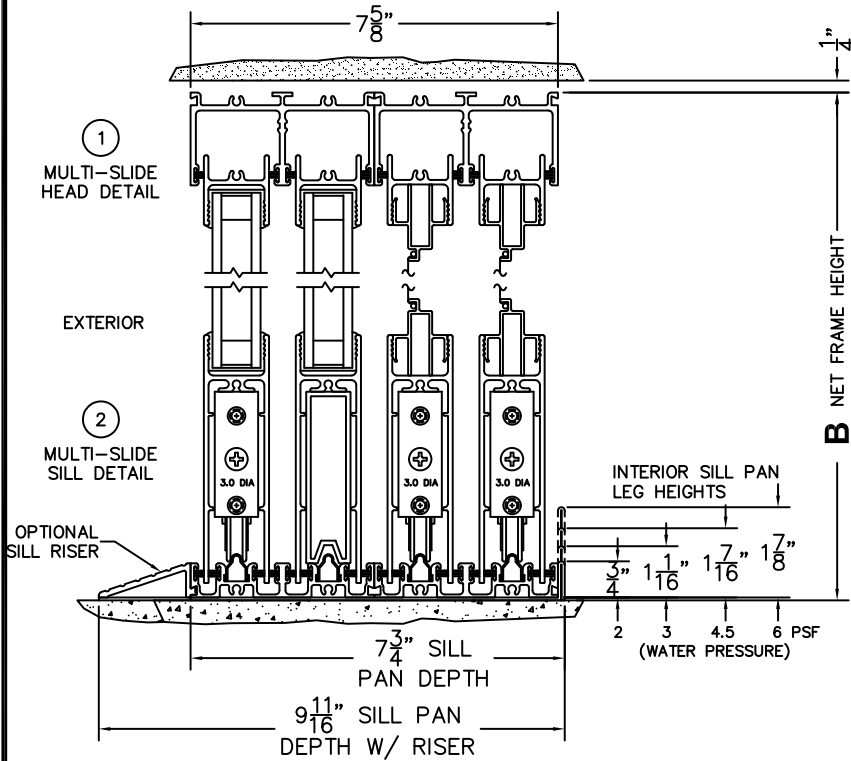

FLEETWOOD
WINDOWS & DOORS
FleetwoodUSA.com

NORWOOD 3070EX M/S
OXIXO CUSTOM CONFIGURATION
WITH SCREENS

ORDER NO.:

ITEM NO.:

REQUIRED DEALER INFO.

A(NET FRAME WIDTH)

B(NET FRAME HEIGHT)

SILL PAN HEIGHT (INTERIOR LEG)
(3/4", 1-1/16", 1-7/16" OR 1-7/8")

(USE RULER TO SCALE DIMENSIONS IN INCHES)

SCALE: 1/4

NOTES:

OXIXO DOOR SHOWN

3
FIXED JAMB

4
INTERLOCKERS

5
MEETING STILES

6
INTERLOCKERS