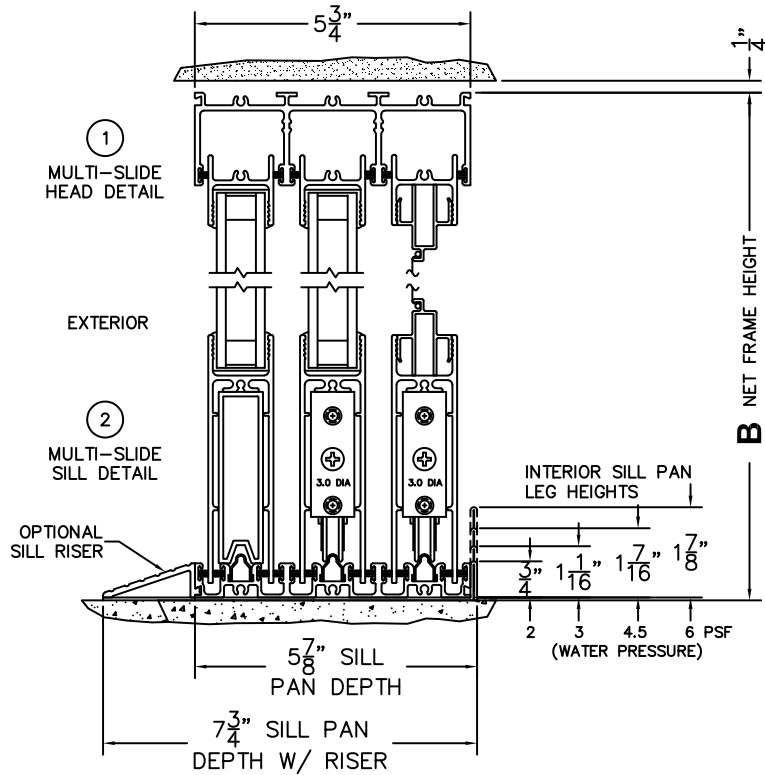

FLEETWOOD
WINDOWS & DOORS
FleetwoodUSA.com

NORWOOD 3070EX M/S
OXIXO STANDARD CONFIGURATION
WITH SCREENS

ORDER NO.:

ITEM NO.:

REQUIRED DEALER INFO.

A(NET FRAME WIDTH)

B(NET FRAME HEIGHT)

SILL PAN HEIGHT (INTERIOR LEG)
(3/4", 1-1/16", 1-7/16" OR 1-7/8")

(USE RULER TO SCALE DIMENSIONS IN INCHES)

SCALE: 1/4

NOTES:

OXIXO DOOR SHOWN