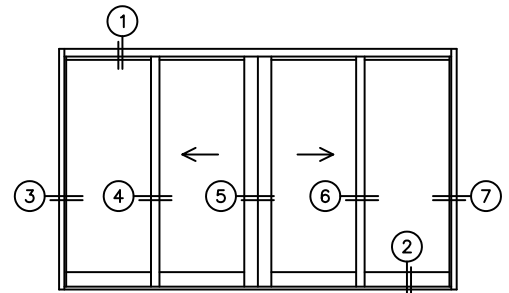

FLEETWOOD
WINDOWS & DOORS
FleetwoodUSA.com

NORWOOD 3070EX M/S
OXIXO STANDARD CONFIGURATION
WITH SCREENS

ORDER NO.:

ITEM NO.:

REQUIRED DEALER INFO.

A(NET FRAME WIDTH)

B(NET FRAME HEIGHT)

SILL PAN HEIGHT (INTERIOR LEG)
(3/4", 1-1/16", 1-7/16" OR 1-7/8")

(USE RULER TO SCALE DIMENSIONS IN INCHES)

SCALE: 1/4

NOTES:

OXIXO DOOR SHOWN