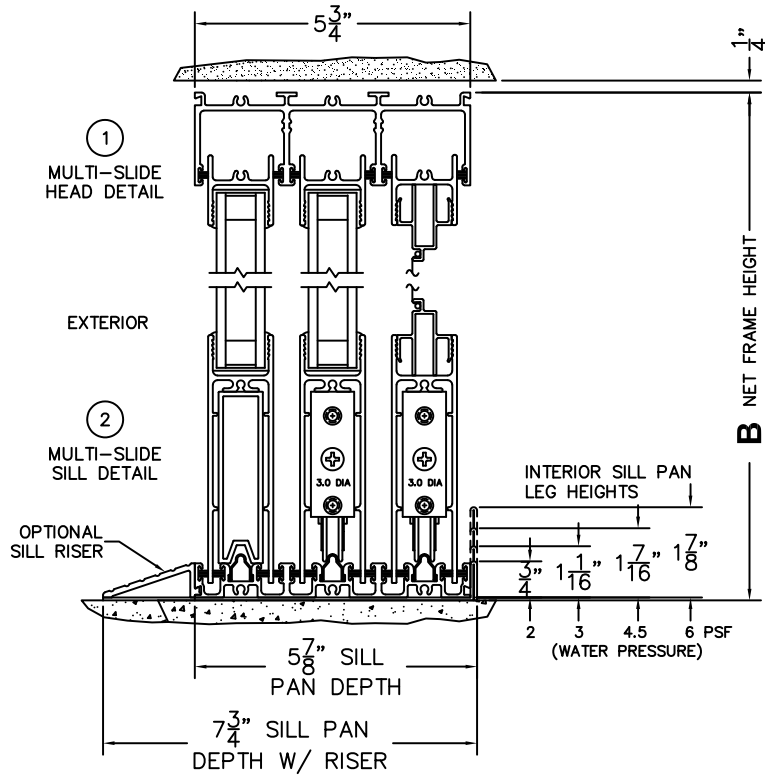

FLEETWOOD
WINDOWS & DOORS
FleetwoodUSA.com

NORWOOD 3070EX M/S
OXIXO STANDARD CONFIGURATION
WITH SCREENS

ORDER NO.:

ITEM NO.:

REQUIRED DEALER INFO.

A(NET FRAME WIDTH)

B(NET FRAME HEIGHT)

SILL PAN HEIGHT (INTERIOR LEG)
(3/4", 1-1/16", 1-7/16" OR 1-7/8")

(USE RULER TO SCALE DIMENSIONS IN INCHES)

SCALE: 1/4

NOTES:

OXIXO DOOR SHOWN