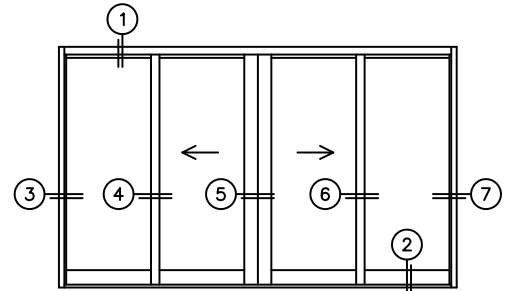

FLEETWOOD
WINDOWS & DOORS
FleetwoodUSA.com

NORWOOD 3070EX M/S
OXIXO STANDARD CONFIGURATION
WITH SCREENS

ORDER NO.:

ITEM NO.:

REQUIRED DEALER INFO.

A(NET FRAME WIDTH)

B(NET FRAME HEIGHT)

SILL PAN HEIGHT (INTERIOR LEG)
(3/4", 1-1/16", 1-7/16" OR 1-7/8")

(USE RULER TO SCALE DIMENSIONS IN INCHES)

SCALE: 1/4

NOTES:

OXIXO DOOR SHOWN