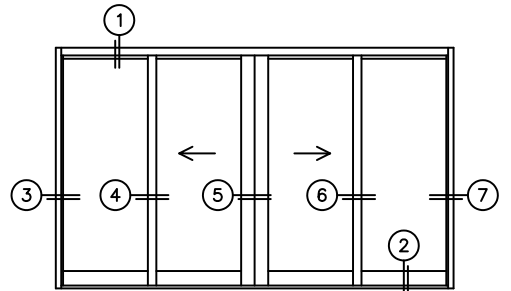

FLEETWOOD
WINDOWS & DOORS
FleetwoodUSA.com

NORWOOD 3070EX M/S
OXIXO CUSTOM CONFIGURATION
WITH SCREENS

ORDER NO.:

ITEM NO.:

REQUIRED DEALER INFO.

A(NET FRAME WIDTH)

B(NET FRAME HEIGHT)

SILL PAN HEIGHT (INTERIOR LEG)
(3/4", 1-1/16", 1-7/16" OR 1-7/8")

(USE RULER TO SCALE DIMENSIONS IN INCHES)

SCALE: 1/4

NOTES:

OXIXO DOOR SHOWN

3
FIXED JAMB

4
INTERLOCKERS

5
MEETING STILES

6
INTERLOCKERS