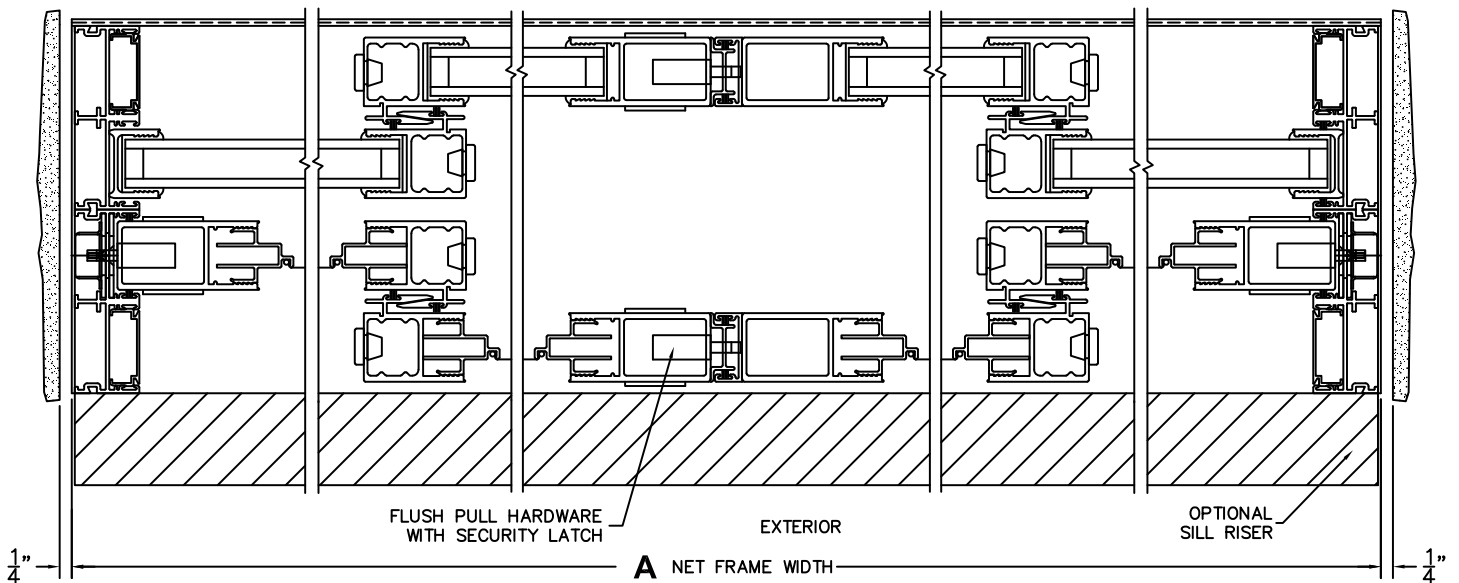

(USE RULER TO SCALE DIMENSIONS IN INCHES)

SCALE: 1/4

NOTES:

OXIXO DOOR SHOWN

3
FIXED JAMB

4
INTERLOCKERS

5
MEETING STILES

6
INTERLOCKERS

7
FIXED JAMB

A NET FRAME WIDTH