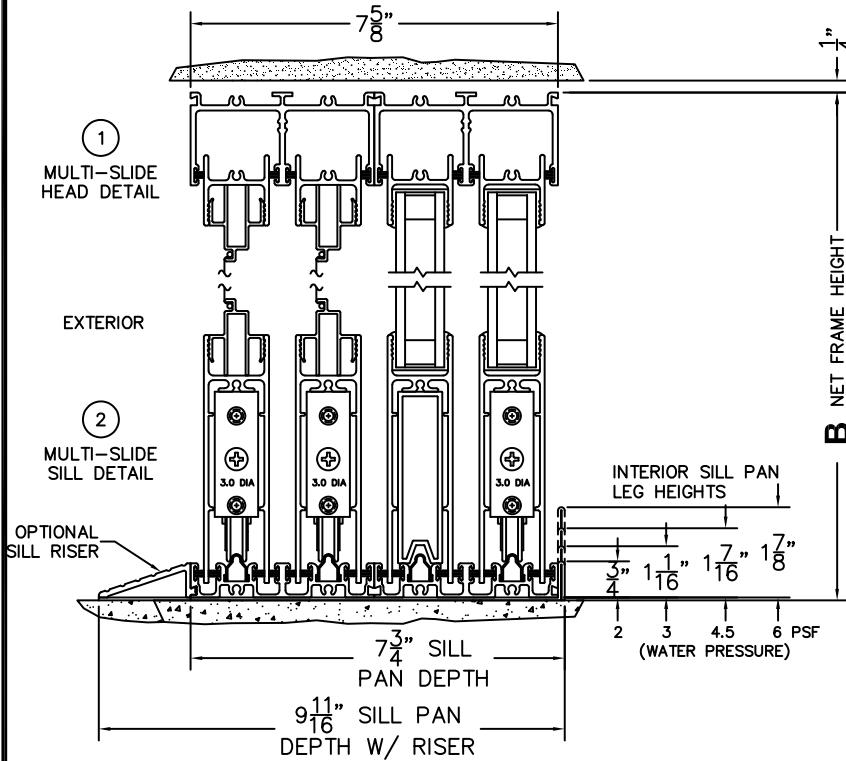

FLEETWOOD
WINDOWS & DOORS
FleetwoodUSA.com

NORWOOD 3070EX M/S
OXIXO CUSTOM CONFIGURATION
WITH SCREENS

ORDER NO.:

ITEM NO.:

REQUIRED DEALER INFO.

A(NET FRAME WIDTH)

B(NET FRAME HEIGHT)

SILL PAN HEIGHT (INTERIOR LEG)
(3/4", 1-1/16", 1-7/16" OR 1-7/8")

(USE RULER TO SCALE DIMENSIONS IN INCHES)

SCALE: 1/4

NOTES:

OXIXO DOOR SHOWN

3
FIXED JAMB

4
INTERLOCKERS

5
MEETING STILES

6
INTERLOCKERS

7
FIXED JAMB

A NET FRAME WIDTH