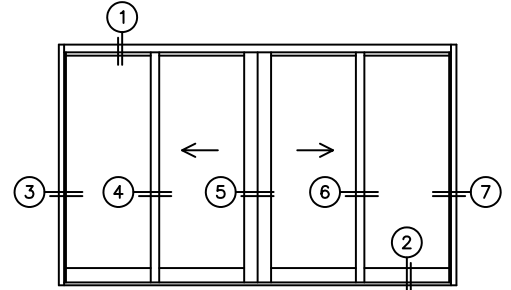

FLEETWOOD
WINDOWS & DOORS
FleetwoodUSA.com

NORWOOD 3070EX M/S
OXIXO CUSTOM CONFIGURATION
WITH SCREENS

ORDER NO.:

ITEM NO.:

REQUIRED DEALER INFO.

A(NET FRAME WIDTH)

B(NET FRAME HEIGHT)

SILL PAN HEIGHT (INTERIOR LEG)
(3/4", 1-1/16", 1-7/16" OR 1-7/8")

(USE RULER TO SCALE DIMENSIONS IN INCHES)

SCALE: 1/4

NOTES:

OXIXO DOOR SHOWN

- (3)
FIXED JAMB
- (4)
INTERLOCKERS
- (5)
MEETING STILES
- (6)
INTERLOCKERS
- (7)
FIXED JAMB