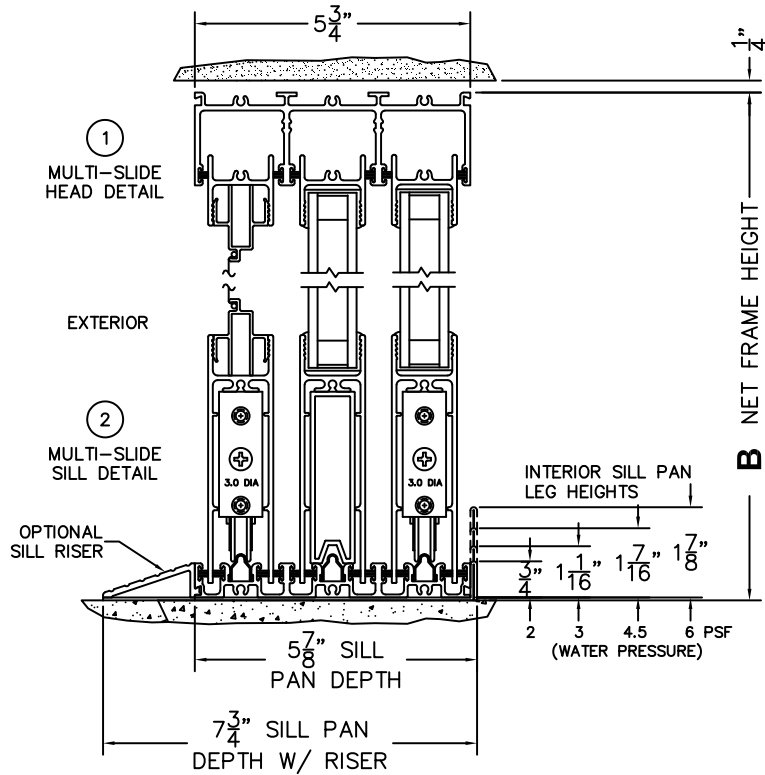

FLEETWOOD
WINDOWS & DOORS
FleetwoodUSA.com

NORWOOD 3070EX M/S
OXIXO CUSTOM CONFIGURATION
WITH SCREENS

ORDER NO.:

ITEM NO.:

REQUIRED DEALER INFO.

A(NET FRAME WIDTH)

B(NET FRAME HEIGHT)

SILL PAN HEIGHT (INTERIOR LEG)
(3/4", 1-1/16", 1-7/16" OR 1-7/8")

(USE RULER TO SCALE DIMENSIONS IN INCHES)

SCALE: 1/4

NOTES:

OXIXO DOOR SHOWN

- (3)
FIXED JAMB
- (4)
INTERLOCKERS
- (5)
MEETING STILES
- (6)
INTERLOCKERS
- (7)
FIXED JAMB