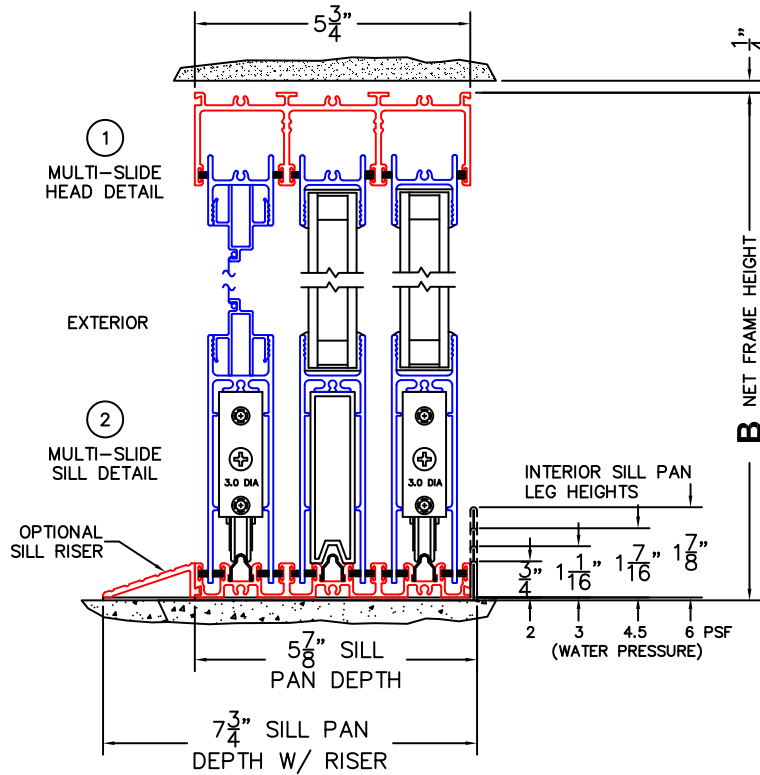

FLEETWOOD
WINDOWS & DOORS
FleetwoodUSA.com

NORWOOD 3070EX M/S
OXIXO CUSTOM CONFIGURATION
WITH SCREENS

ORDER NO.:

ITEM NO.:

REQUIRED DEALER INFO.

A(NET FRAME WIDTH)

B(NET FRAME HEIGHT)

SILL PAN HEIGHT (INTERIOR LEG)
(3/4", 1-1/16", 1-7/16" OR 1-7/8")

(USE RULER TO SCALE DIMENSIONS IN INCHES)

SCALE: 1/4

NOTES:

OXIXO DOOR SHOWN

- ③
FIXED JAMB
- ④
INTERLOCKERS
- ⑤
MEETING STILES
- ⑥
INTERLOCKERS
- ⑦
FIXED JAMB