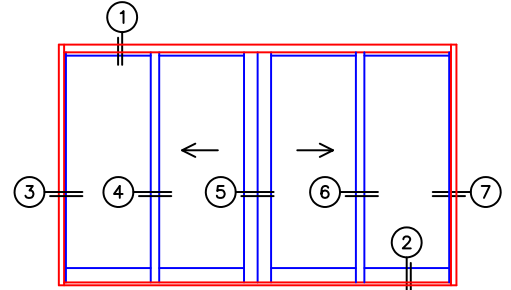

FLEETWOOD
WINDOWS & DOORS
FleetwoodUSA.com

NORWOOD 3070EX M/S
OXIXO CUSTOM CONFIGURATION
WITH SCREENS

ORDER NO.:

ITEM NO.:

REQUIRED DEALER INFO.

A(NET FRAME WIDTH)

B(NET FRAME HEIGHT)

SILL PAN HEIGHT (INTERIOR LEG)
(3/4", 1-1/16", 1-7/16" OR 1-7/8")

(USE RULER TO SCALE DIMENSIONS IN INCHES)

SCALE: 1/4

NOTES:

OXIXO DOOR SHOWN

- ③
FIXED JAMB
- ④
INTERLOCKERS
- ⑤
MEETING STILES
- ⑥
INTERLOCKERS
- ⑦
FIXED JAMB