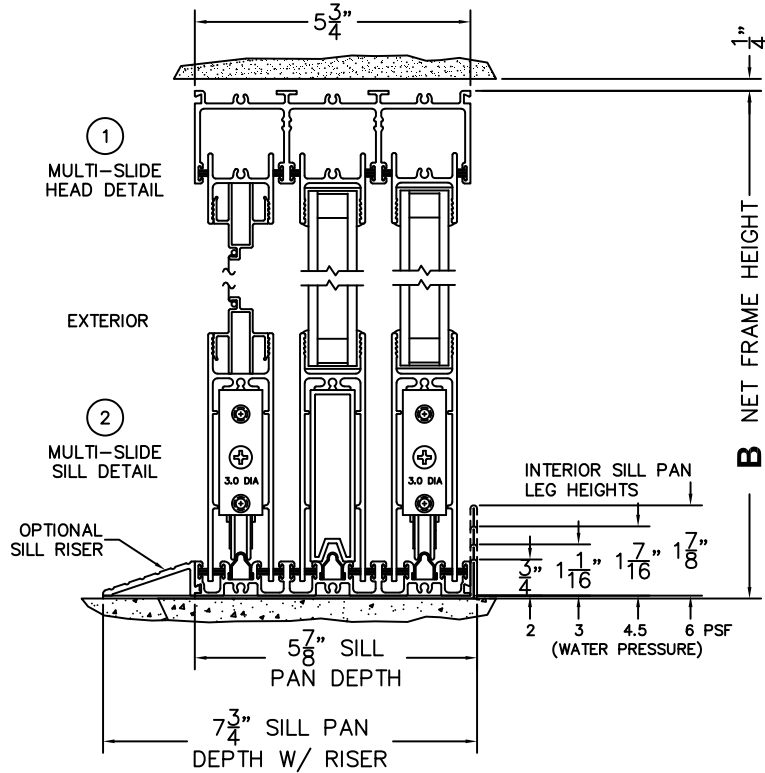

FLEETWOOD
WINDOWS & DOORS
FleetwoodUSA.com

NORWOOD 3070EX M/S
OXIXO STANDARD CONFIGURATION
WITH SCREENS

ORDER NO.:

ITEM NO.:

REQUIRED DEALER INFO.

A(NET FRAME WIDTH)

B(NET FRAME HEIGHT)

SILL PAN HEIGHT (INTERIOR LEG)
(3/4", 1-1/16", 1-7/16" OR 1-7/8")

(USE RULER TO SCALE DIMENSIONS IN INCHES)

SCALE: 1/4

NOTES:

OXIXO DOOR SHOWN