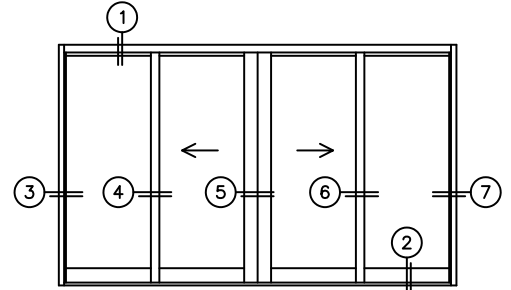

FLEETWOOD
WINDOWS & DOORS
FleetwoodUSA.com

NORWOOD 3070EX M/S
OXIXO STANDARD CONFIGURATION
WITH SCREENS

ORDER NO.:

ITEM NO.:

REQUIRED DEALER INFO.

A(NET FRAME WIDTH)

B(NET FRAME HEIGHT)

SILL PAN HEIGHT (INTERIOR LEG)
(3/4", 1-1/16", 1-7/16" OR 1-7/8")

(USE RULER TO SCALE DIMENSIONS IN INCHES)

SCALE: 1/4

NOTES:

OXIXO DOOR SHOWN