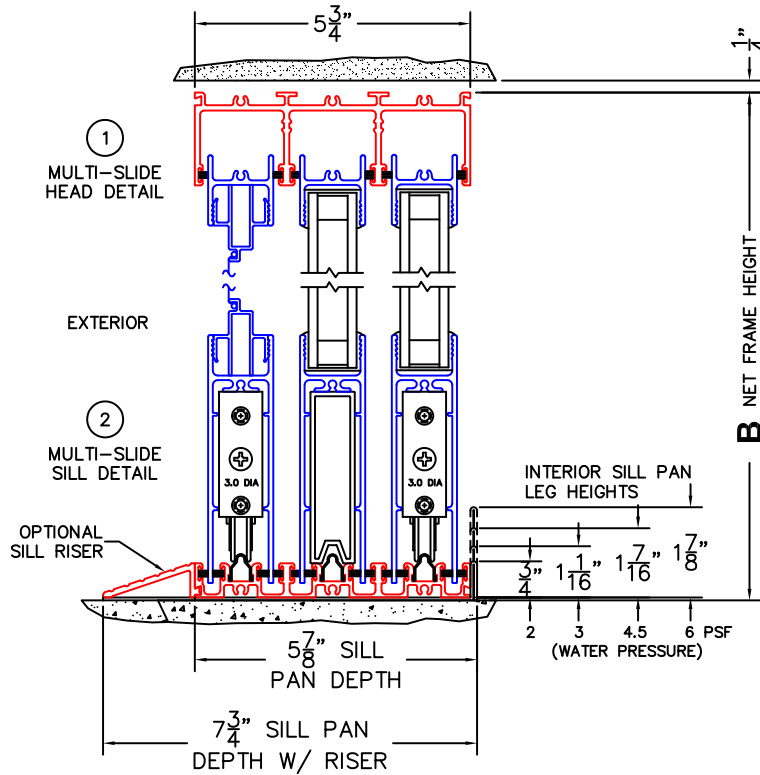

FLEETWOOD
WINDOWS & DOORS
FleetwoodUSA.com

NORWOOD 3070EX M/S
OXIXO CUSTOM CONFIGURATION
WITH SCREENS

ORDER NO.:

ITEM NO.:

REQUIRED DEALER INFO.

A(NET FRAME WIDTH)

B(NET FRAME HEIGHT)

SILL PAN HEIGHT (INTERIOR LEG)
(3/4", 1-1/16", 1-7/16" OR 1-7/8")

(USE RULER TO SCALE DIMENSIONS IN INCHES)

SCALE: 1/4

NOTES:

OXIXO DOOR SHOWN