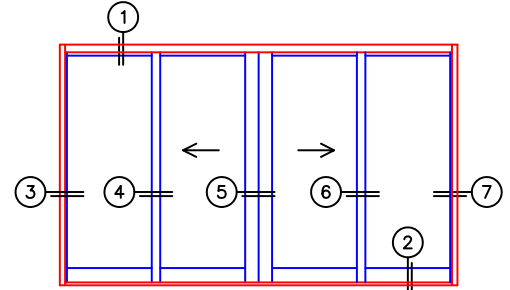

FLEETWOOD
WINDOWS & DOORS
FleetwoodUSA.com

NORWOOD 3070EX M/S
OXIXO CUSTOM CONFIGURATION
WITH SCREENS

ORDER NO.:

ITEM NO.:

REQUIRED DEALER INFO.

A(NET FRAME WIDTH)

B(NET FRAME HEIGHT)

SILL PAN HEIGHT (INTERIOR LEG)
(3/4", 1-1/16", 1-7/16" OR 1-7/8")

(USE RULER TO SCALE DIMENSIONS IN INCHES)

SCALE: 1/4

NOTES:

OXIXO DOOR SHOWN