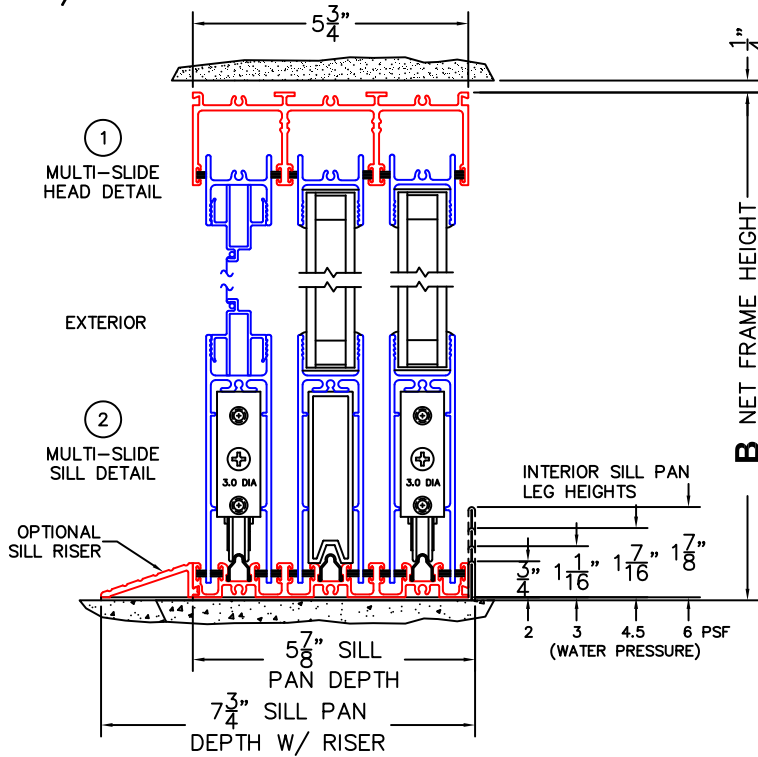

SILL PAN HEIGHT (INTERIOR LEG)  
(3/4", 1-1/16", 1-7/16" OR 1-7/8")

NOTES:

(USE RULER TO SCALE DIMENSIONS IN INCHES)

SCALE: 1/4"

OXIXO DOOR SHOWN