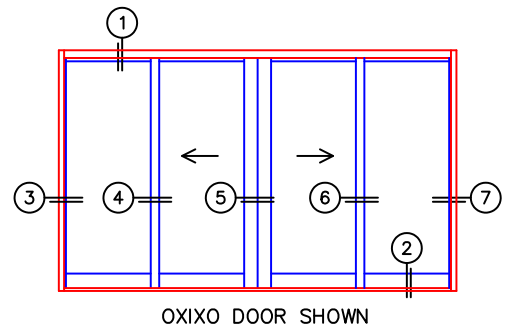

SILL PAN HEIGHT (INTERIOR LEG)  
(3/4", 1-1/16", 1-7/16" OR 1-7/8")

NOTES:

(USE RULER TO SCALE DIMENSIONS IN INCHES)

SCALE: 1/4"

OXIXO DOOR SHOWN