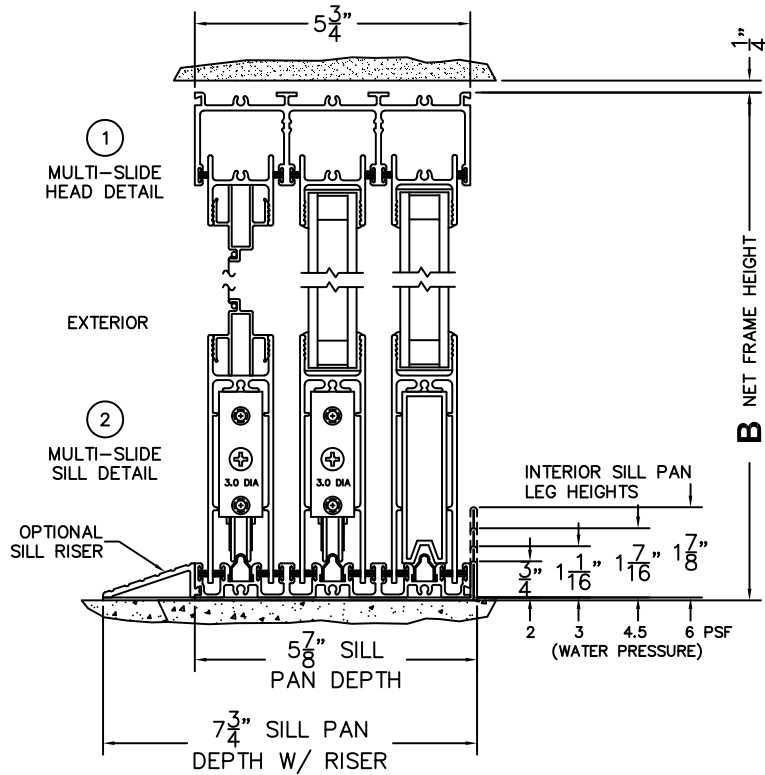

SILL PAN HEIGHT (INTERIOR LEG)  
(3/4", 1-1/16", 1-7/16" OR 1-7/8")

(USE RULER TO SCALE DIMENSIONS IN INCHES)

SCALE: 1/4

NOTES:

OXIXO DOOR SHOWN