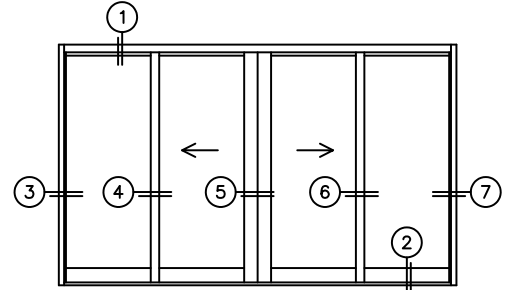

SILL PAN HEIGHT (INTERIOR LEG)  
(3/4", 1-1/16", 1-7/16" OR 1-7/8")

(USE RULER TO SCALE DIMENSIONS IN INCHES)

SCALE: 1/4

NOTES:

OXIXO DOOR SHOWN