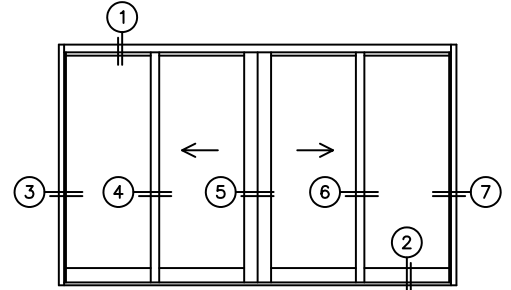

FLEETWOOD
WINDOWS & DOORS
FleetwoodUSA.com

NORWOOD 3070EX M/S
OXIXO CUSTOM CONFIGURATION
WITH SCREENS

ORDER NO.:

ITEM NO.:

REQUIRED DEALER INFO.

A(NET FRAME WIDTH)

B(NET FRAME HEIGHT)

SILL PAN HEIGHT (INTERIOR LEG)
(3/4", 1-1/16", 1-7/16" OR 1-7/8")

(USE RULER TO SCALE DIMENSIONS IN INCHES)

SCALE: 1/4

NOTES:

OXIXO DOOR SHOWN