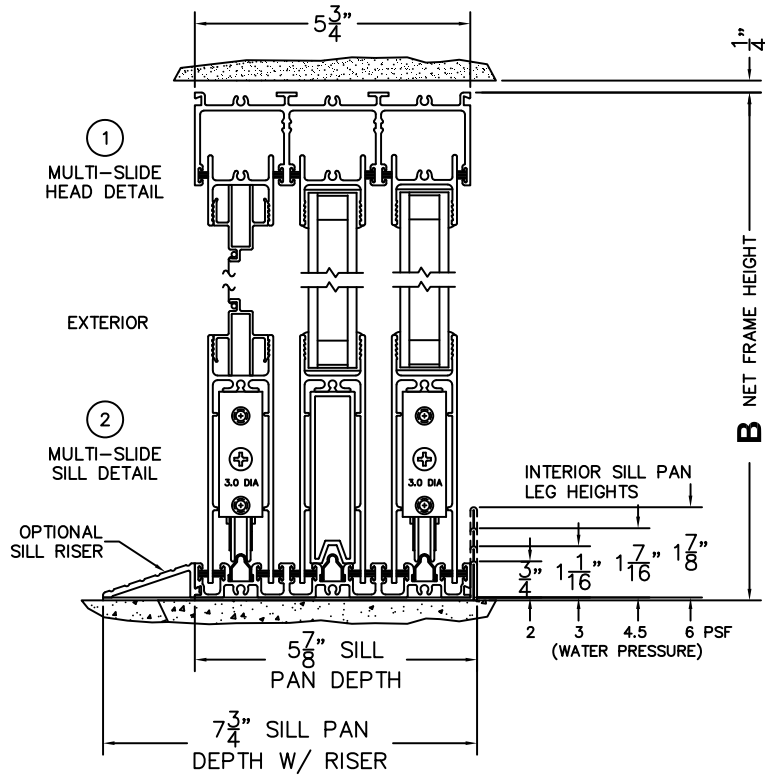

FLEETWOOD
WINDOWS & DOORS
FleetwoodUSA.com

NORWOOD 3070EX M/S
OXIXO CUSTOM CONFIGURATION
WITH SCREENS

ORDER NO.:

ITEM NO.:

REQUIRED DEALER INFO.

A(NET FRAME WIDTH)

B(NET FRAME HEIGHT)

SILL PAN HEIGHT (INTERIOR LEG)
(3/4", 1-1/16", 1-7/16" OR 1-7/8")

(USE RULER TO SCALE DIMENSIONS IN INCHES)

SCALE: 1/4

NOTES:

OXIXO DOOR SHOWN