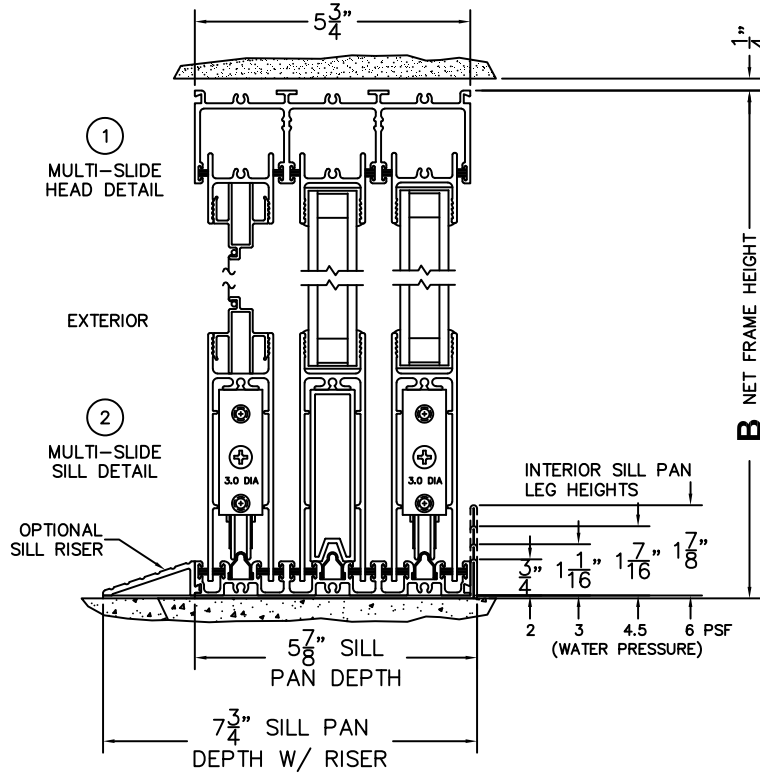

FLEETWOOD
WINDOWS & DOORS
FleetwoodUSA.com

NORWOOD 3070EX M/S
OXIXO CUSTOM CONFIGURATION
WITH SCREENS

ORDER NO.:

ITEM NO.:

REQUIRED DEALER INFO.

A(NET FRAME WIDTH)

B(NET FRAME HEIGHT)

SILL PAN HEIGHT (INTERIOR LEG)
(3/4", 1-1/16", 1-7/16" OR 1-7/8")

(USE RULER TO SCALE DIMENSIONS IN INCHES)

SCALE: 1/4

NOTES:

OXIXO DOOR SHOWN