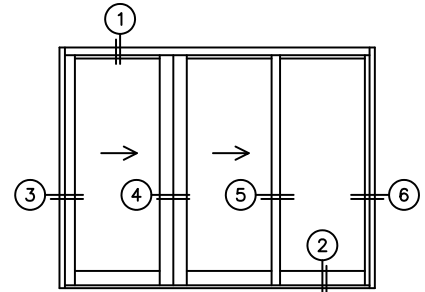

FLEETWOOD
WINDOWS & DOORS
FleetwoodUSA.com

NORWOOD 3070EX M/S
XIXO CUSTOM CONFIGURATION
WITH SCREENS

ORDER NO.:

ITEM NO.:

REQUIRED DEALER INFO.

A(NET FRAME WIDTH)

B(NET FRAME HEIGHT)

SILL PAN HEIGHT (INTERIOR LEG)
(3/4", 1-1/16", 1-7/16" OR 1-7/8")

(USE RULER TO SCALE DIMENSIONS IN INCHES)

SCALE: 1/4

NOTES:

XIXO DOOR SHOWN

③ LOCK JAMB

④ MEETING STILES

⑤ INTERLOCKERS

⑥ FIXED JAMB