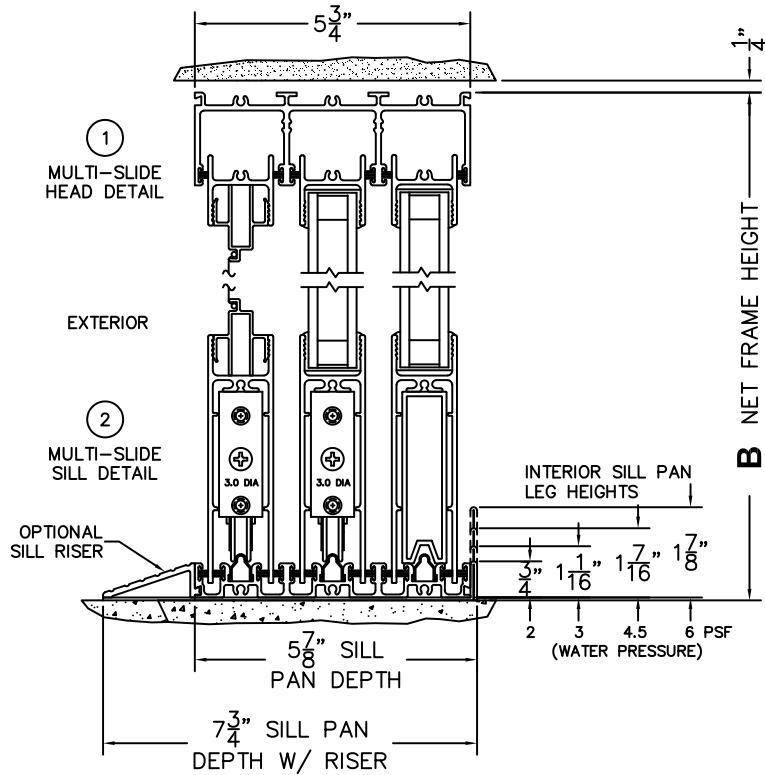

FLEETWOOD
WINDOWS & DOORS
FleetwoodUSA.com

NORWOOD 3070EX M/S
XIXO CUSTOM CONFIGURATION
WITH SCREENS

ORDER NO.:

ITEM NO.:

REQUIRED DEALER INFO.

A(NET FRAME WIDTH)

B(NET FRAME HEIGHT)

SILL PAN HEIGHT (INTERIOR LEG)
(3/4", 1-1/16", 1-7/16" OR 1-7/8")

(USE RULER TO SCALE DIMENSIONS IN INCHES)

SCALE: 1/4

NOTES:

XIXO DOOR SHOWN

③ LOCK JAMB

④ MEETING STILES

⑤ INTERLOCKERS

⑥ FIXED JAMB