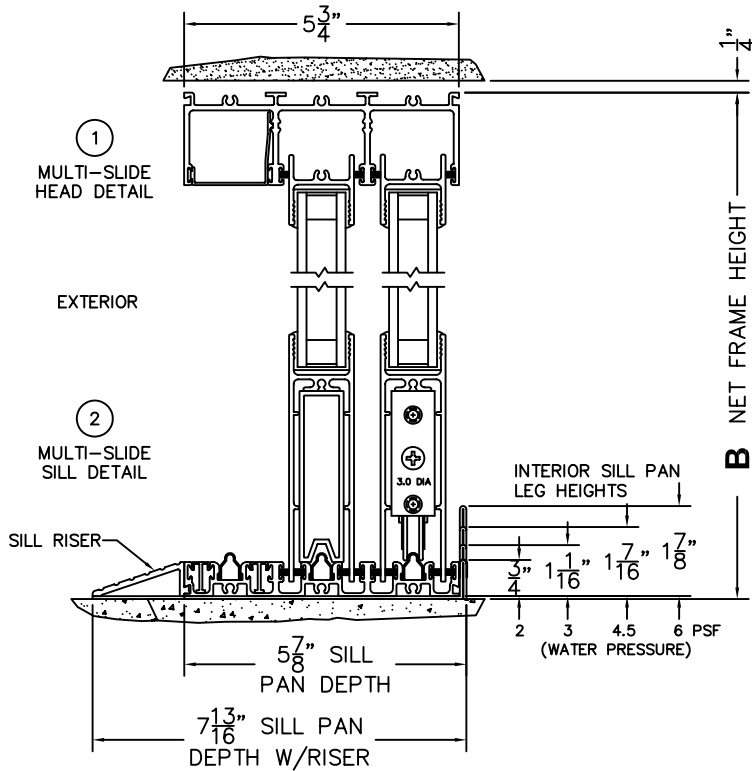

SILL PAN HEIGHT (INTERIOR LEG)
(3/4", 1-1/16", 1-7/16" OR 1-7/8")

NOTES:

OXIXO DOOR SHOWN

3
FIXED JAMB

4
INTERLOCKERS

5
MEETING STILES

6
INTERLOCKERS

7
FIXED JAMB

3008 NARROW
FIXED STILE

ARCHETYPE LATCH WITH
FLUSH PULL HANDLES

A NET FRAME WIDTH

FLEETWOOD
WINDOWS & DOORS
FleetwoodUSA.com

NORWOOD 3070EX M/S
OXIXO CUSTOM CONFIGURATION
NO SCREENS

ORDER NO.:

ITEM NO.:

SCALE: 1/4

DOOR SHOWN IN OPEN POSITION