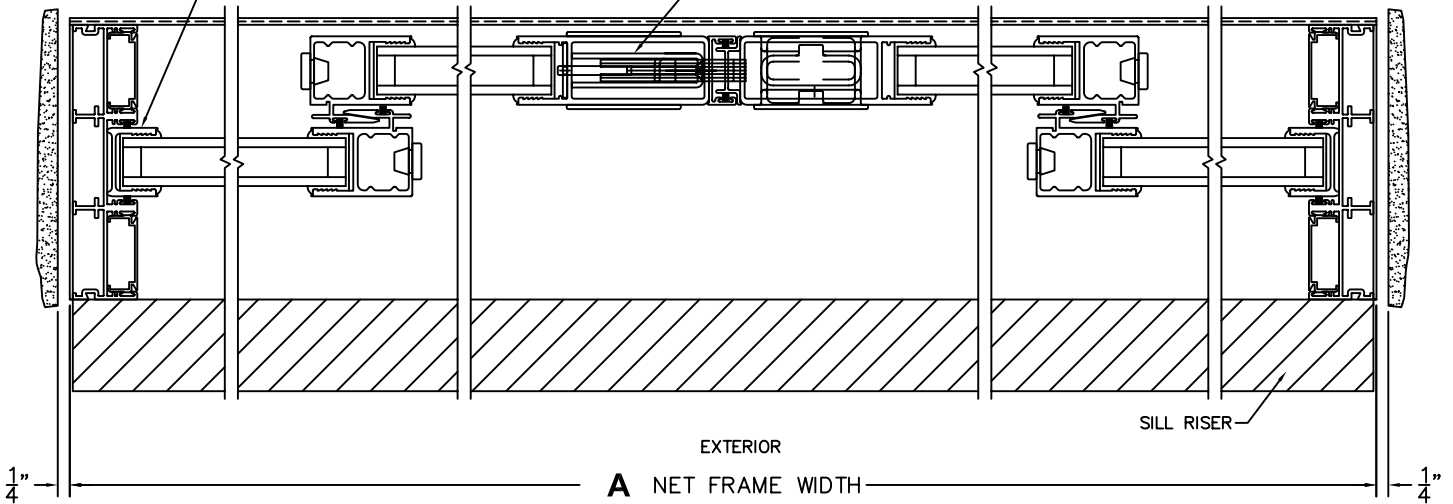

SILL PAN HEIGHT (INTERIOR LEG)
(3/4", 1-1/16", 1-7/16" OR 1-7/8")

NOTES:

OXIXO DOOR SHOWN

3
FIXED JAMB

4
INTERLOCKERS

5
MEETING STILES

6
INTERLOCKERS

7
FIXED JAMB

3008 NARROW
FIXED STILE

ARCHETYPE LATCH WITH
FLUSH PULL HANDLES

A NET FRAME WIDTH

FLEETWOOD
WINDOWS & DOORS
FleetwoodUSA.com

NORWOOD 3070EX M/S
OXIXO CUSTOM CONFIGURATION
NO SCREENS

ORDER NO.:

ITEM NO.:

SCALE: 1/4