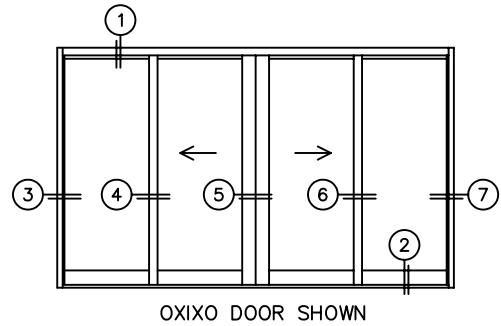

FLEETWOOD
WINDOWS & DOORS
FleetwoodUSA.com

NORWOOD 3070EX M/S
OXIXO CUSTOM CONFIGURATION
NO SCREENS

ORDER NO.:

ITEM NO.:

SCALE: 1/4

REQUIRED DEALER INFO.

A (NET FRAME WIDTH)

B (NET FRAME HEIGHT)

SILL PAN HEIGHT (INTERIOR LEG)
(3/4", 1-1/16", 1-7/16" OR 1-7/8")

NOTES:

OXIXO DOOR SHOWN

3
FIXED JAMB

4
INTERLOCKERS

5
MEETING STILES

6
INTERLOCKERS

7
FIXED JAMB

3008 NARROW
FIXED STILE

ARCHETYPE LATCH WITH
FLUSH PULL HANDLES

A NET FRAME WIDTH

FLEETWOOD
WINDOWS & DOORS
FleetwoodUSA.com

NORWOOD 3070EX M/S
OXIXO CUSTOM CONFIGURATION
NO SCREENS

ORDER NO.:

ITEM NO.:

SCALE: 1/4