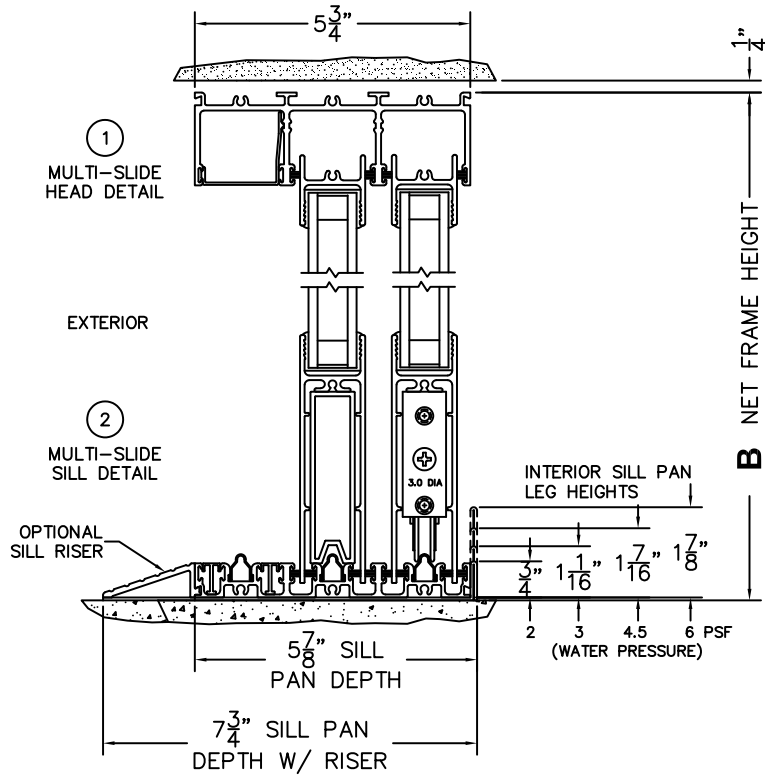

FLEETWOOD
WINDOWS & DOORS
FleetwoodUSA.com

NORWOOD 3070EX M/S
OXIXO CUSTOM CONFIGURATION
WITH SCREENS

ORDER NO.:

ITEM NO.:

REQUIRED DEALER INFO.

A(NET FRAME WIDTH)

B(NET FRAME HEIGHT)

SILL PAN HEIGHT (INTERIOR LEG)
(3/4", 1-1/16", 1-7/16" OR 1-7/8")

(USE RULER TO SCALE DIMENSIONS IN INCHES)

SCALE: 1/4

NOTES:

OXIXO DOOR SHOWN