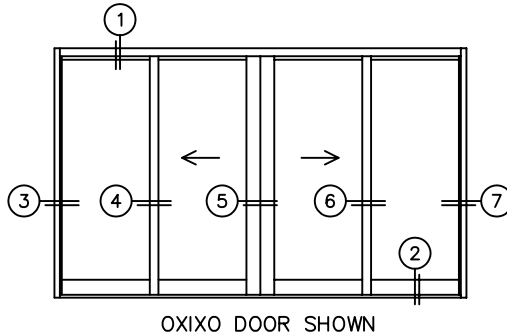

FLEETWOOD
WINDOWS & DOORS
FleetwoodUSA.com

NORWOOD 3070EX M/S
OXIXO CUSTOM CONFIGURATION
NO SCREENS

ORDER NO.:

ITEM NO.:

REQUIRED DEALER INFO.

A (NET FRAME WIDTH)

B (NET FRAME HEIGHT)

SILL PAN HEIGHT (INTERIOR LEG)
(3/4", 1-1/16", 1-7/16" OR 1-7/8")

SCALE: 1/4

NOTES: