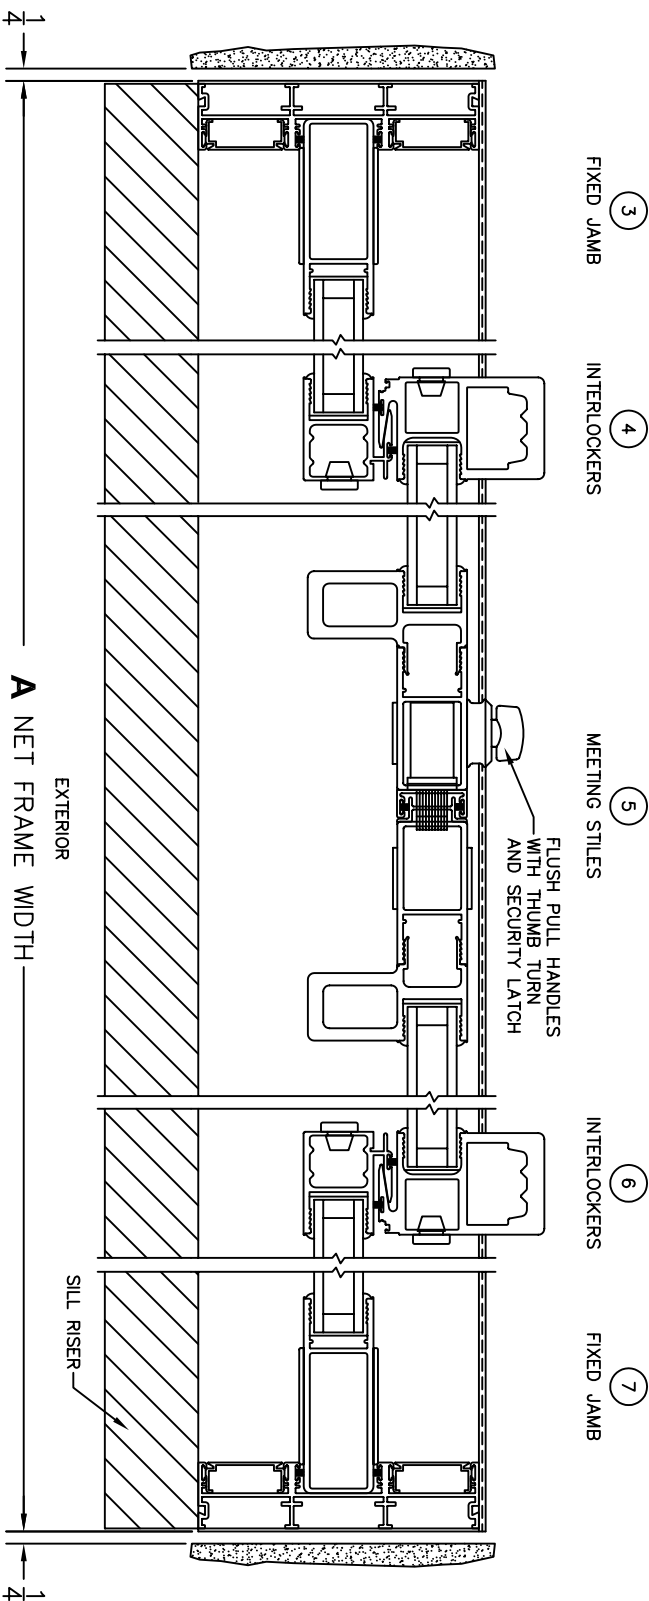

FLEETWOOD
WINDOWS & DOORS
FleetwoodUSA.com

NORWOOD 3070EX M/S
OXIXO CUSTOM CONFIGURATION
NO SCREENS

ORDER NO.:

ITEM NO.:

REQUIRED DEALER INFO.

A (NET FRAME WIDTH)

B (NET FRAME HEIGHT)

SILL PAN HEIGHT (INTERIOR LEG)
(3/4", 1-1/16", 1-7/16" OR 1-7/8")

SCALE: 1/4

NOTES:

FLEETWOOD
 WINDOWS & DOORS
 FleetwoodUSA.com

NORWOOD 3070EX M/S
 OXIXO CUSTOM CONFIGURATION
 NO SCREENS

ORDER NO.:

ITEM NO.:

SCALE: 1/4

FLEETWOOD
 WINDOWS & DOORS
 FleetwoodUSA.com

NORWOOD 3070EX M/S

OXIXO CUSTOM CONFIGURATION
 NO SCREENS

ORDER NO.:

ITEM NO.:

SCALE: 1/4

DOOR SHOWN IN OPEN POSITION