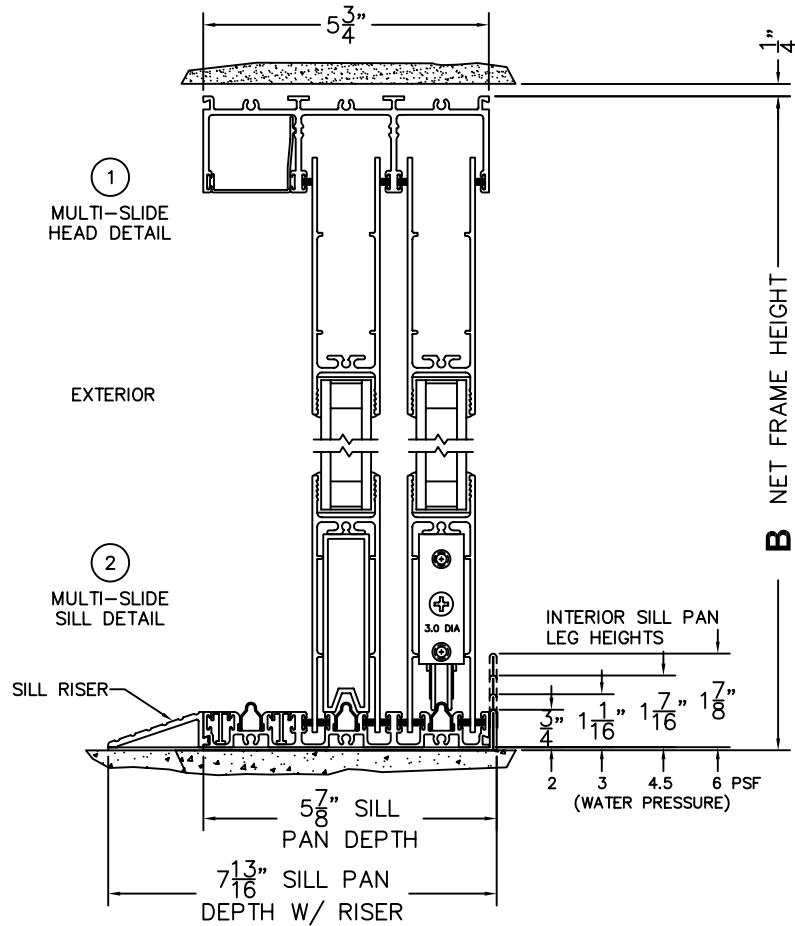

FLEETWOOD
WINDOWS & DOORS
FleetwoodUSA.com

NORWOOD 3070EX M/S
OXIXO CUSTOM CONFIGURATION
NO SCREENS

ORDER NO.:

ITEM NO.:

REQUIRED DEALER INFO.

A (NET FRAME WIDTH)

B (NET FRAME HEIGHT)

SILL PAN HEIGHT (INTERIOR LEG)
(3/4", 1-1/16", 1-7/16" OR 1-7/8")

SCALE: 1/4

NOTES:

FLEETWOOD
 WINDOWS & DOORS
 FleetwoodUSA.com

NORWOOD 3070EX M/S
 OXIXO CUSTOM CONFIGURATION
 NO SCREENS

ORDER NO.:

ITEM NO.:

SCALE: 1/4

FLEETWOOD
 WINDOWS & DOORS
 FleetwoodUSA.com

NORWOOD 3070EX M/S

OXIXO CUSTOM CONFIGURATION
 NO SCREENS

ORDER NO.:

ITEM NO.:

SCALE: 1/4

DOOR SHOWN IN OPEN POSITION