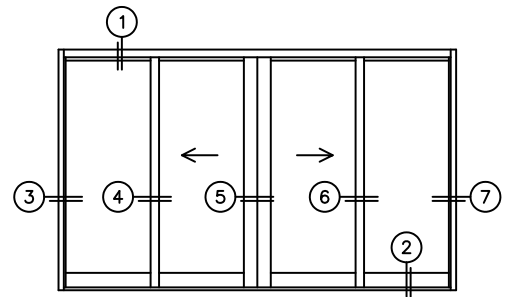

FLEETWOOD
WINDOWS & DOORS
FleetwoodUSA.com

NORWOOD 3070EX M/S
OXIXO CUSTOM CONFIGURATION
NO SCREENS

ORDER NO.:

ITEM NO.:

REQUIRED DEALER INFO.

A(NET FRAME WIDTH)

B(NET FRAME HEIGHT)

SILL PAN HEIGHT(INTERIOR LEG)
(3/4", 1-1/16", 1-7/16" OR 1-7/8")

(USE RULER TO SCALE DIMENSIONS IN INCHES)

SCALE: 1/4

NOTES:

OXIXO DOOR SHOWN

- ③
FIXED JAMB
- ④
INTERLOCKERS
- ⑤
MEETING STILES
- ⑥
INTERLOCKERS
- ⑦
FIXED JAMB