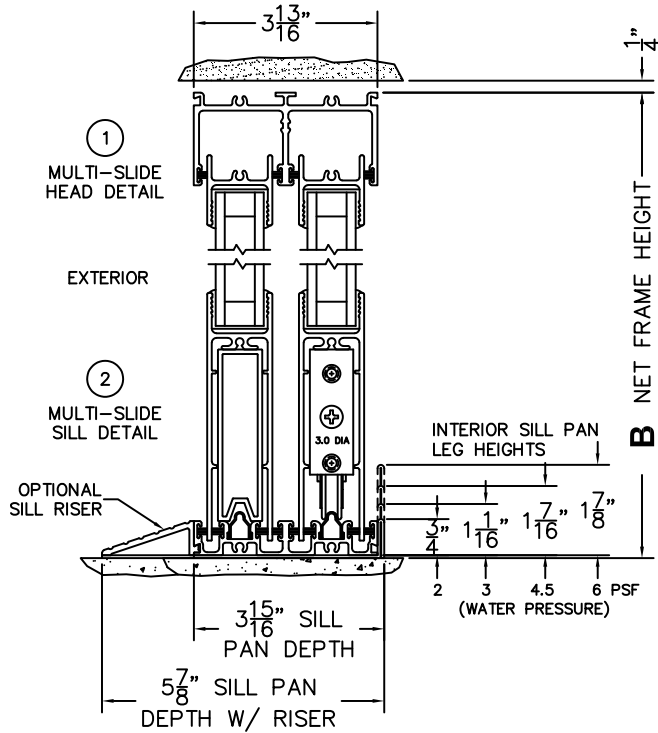

FLEETWOOD
WINDOWS & DOORS
FleetwoodUSA.com

NORWOOD 3070EX M/S
OXIXO CUSTOM CONFIGURATION
NO SCREENS

ORDER NO.:

ITEM NO.:

REQUIRED DEALER INFO.

A(NET FRAME WIDTH)

B(NET FRAME HEIGHT)

SILL PAN HEIGHT(INTERIOR LEG)
(3/4", 1-1/16", 1-7/16" OR 1-7/8")

(USE RULER TO SCALE DIMENSIONS IN INCHES)

SCALE: 1/4

NOTES:

OXIXO DOOR SHOWN

- ③
FIXED JAMB
- ④
INTERLOCKERS
- ⑤
MEETING STILES
- ⑥
INTERLOCKERS
- ⑦
FIXED JAMB