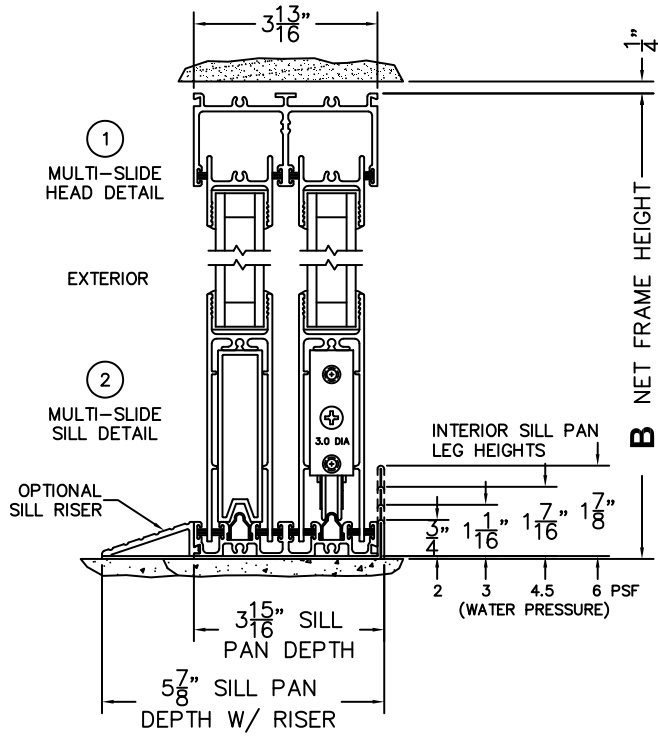

FLEETWOOD
WINDOWS & DOORS
FleetwoodUSA.com

NORWOOD 3070EX M/S
OXIXO CUSTOM CONFIGURATION
NO SCREENS

ORDER NO.:

ITEM NO.:

REQUIRED DEALER INFO.

A(NET FRAME WIDTH)

B(NET FRAME HEIGHT)

SILL PAN HEIGHT (INTERIOR LEG)
(3/4", 1-1/16", 1-7/16" OR 1-7/8")

(USE RULER TO SCALE DIMENSIONS IN INCHES)

SCALE: 1/4

NOTES:

OXIXO DOOR SHOWN

- ③
FIXED JAMB
- ④
INTERLOCKERS
- ⑤
MEETING STILES
- ⑥
INTERLOCKERS
- ⑦
FIXED JAMB