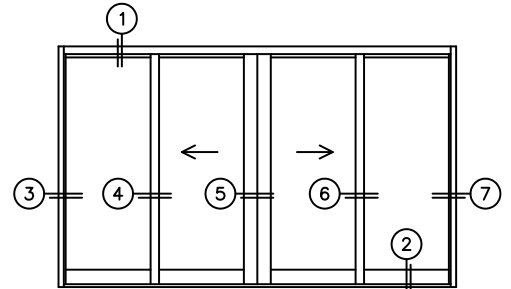

FLEETWOOD
WINDOWS & DOORS
FleetwoodUSA.com

NORWOOD 3070EX M/S
OXIXO CUSTOM CONFIGURATION
NO SCREENS

ORDER NO.:

ITEM NO.:

REQUIRED DEALER INFO.

A(NET FRAME WIDTH)

B(NET FRAME HEIGHT)

SILL PAN HEIGHT (INTERIOR LEG)
(3/4", 1-1/16", 1-7/16" OR 1-7/8")

(USE RULER TO SCALE DIMENSIONS IN INCHES)

SCALE: 1/4

NOTES:

OXIXO DOOR SHOWN

- ③
FIXED JAMB
- ④
INTERLOCKERS
- ⑤
MEETING STILES
- ⑥
INTERLOCKERS
- ⑦
FIXED JAMB