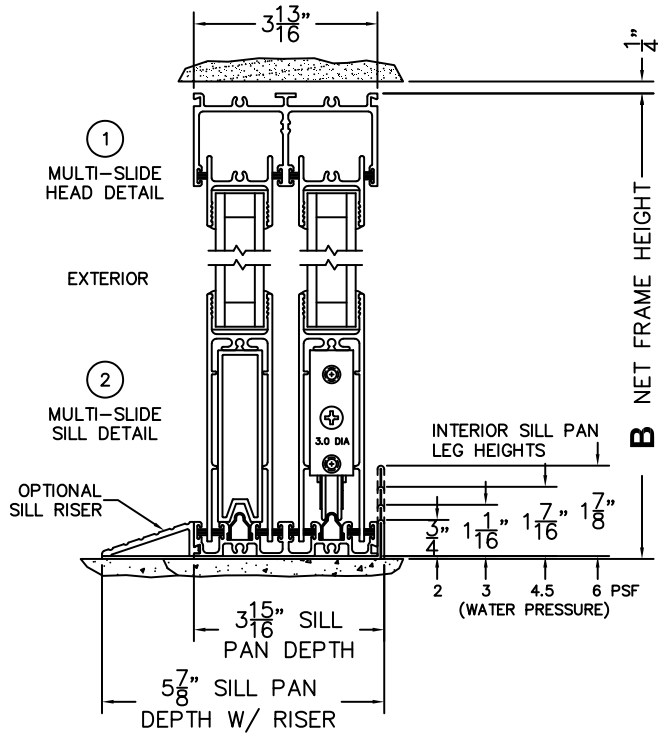

FLEETWOOD
WINDOWS & DOORS
FleetwoodUSA.com

NORWOOD 3070EX M/S
OXIXO CUSTOM CONFIGURATION
NO SCREENS

ORDER NO.:

ITEM NO.:

REQUIRED DEALER INFO.

A(NET FRAME WIDTH)

B(NET FRAME HEIGHT)

SILL PAN HEIGHT (INTERIOR LEG)
(3/4", 1-1/16", 1-7/16" OR 1-7/8")

(USE RULER TO SCALE DIMENSIONS IN INCHES)

SCALE: 1/4

NOTES:

OXIXO DOOR SHOWN