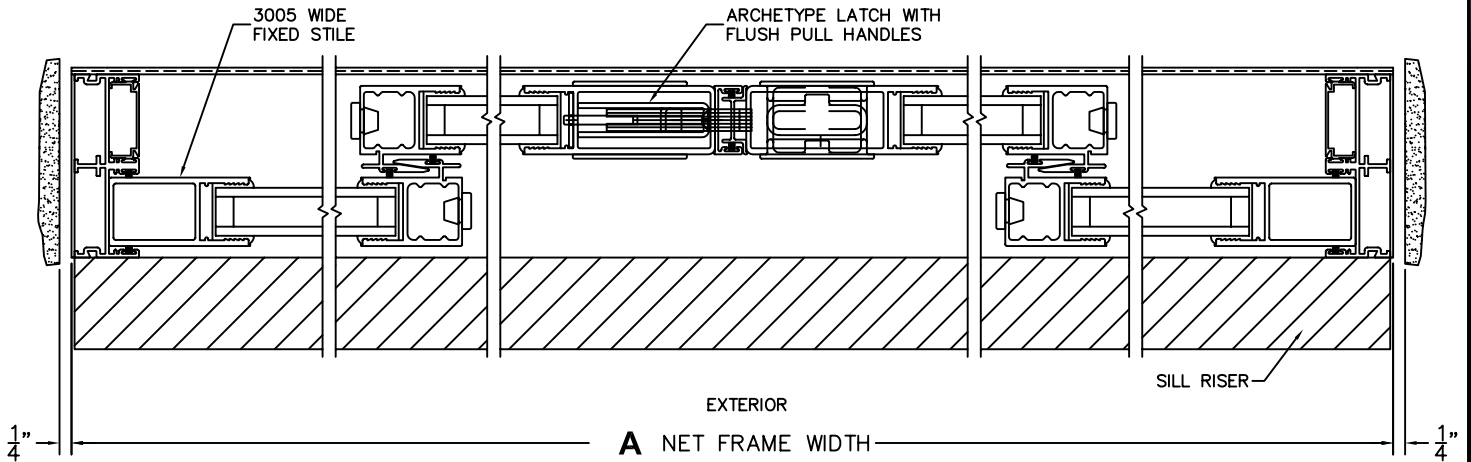

SCALE: 1/4

- ③
FIXED JAMB
- ④
INTERLOCKERS
- ⑤
MEETING STILES
- ⑥
INTERLOCKERS
- ⑦
FIXED JAMB

FLEETWOOD
WINDOWS & DOORS
FleetwoodUSA.com

NORWOOD 3070EX M/S
OXIXO CUSTOM CONFIGURATION
NO SCREENS

ORDER NO.:

ITEM NO.:

SCALE: 1/4

FLUSH STACK: PANELS IN OPEN POSITION