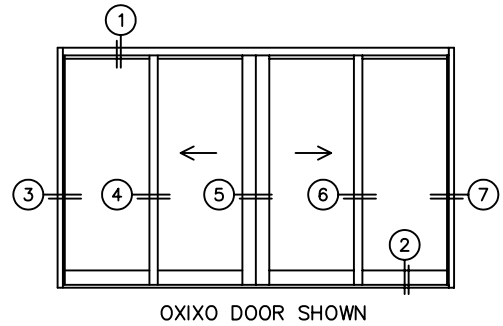

SCALE: 1/4

- ③
FIXED JAMB
- ④
INTERLOCKERS
- ⑤
MEETING STILES
- ⑥
INTERLOCKERS
- ⑦
FIXED JAMB

FLEETWOOD
WINDOWS & DOORS
FleetwoodUSA.com

NORWOOD 3070EX M/S
OXIXO CUSTOM CONFIGURATION
NO SCREENS

ORDER NO.:

ITEM NO.:

SCALE: 1/4

FLUSH STACK: PANELS IN OPEN POSITION