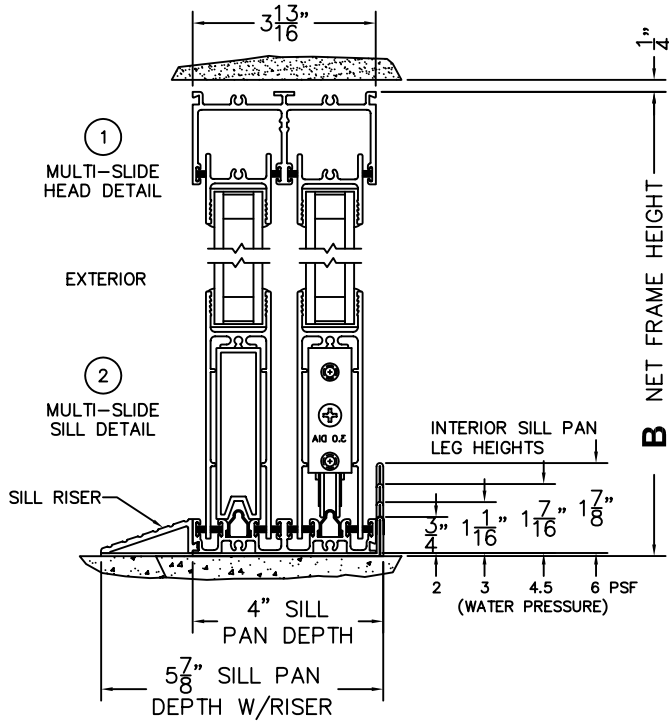

SCALE: 1/4

- ③
FIXED JAMB
- ④
INTERLOCKERS
- ⑤
MEETING STILES
- ⑥
INTERLOCKERS
- ⑦
FIXED JAMB

FLEETWOOD
WINDOWS & DOORS
FleetwoodUSA.com

NORWOOD 3070EX M/S
OXIXO CUSTOM CONFIGURATION
NO SCREENS

ORDER NO.:

ITEM NO.:

SCALE: 1/4

FLUSH STACK: PANELS IN OPEN POSITION