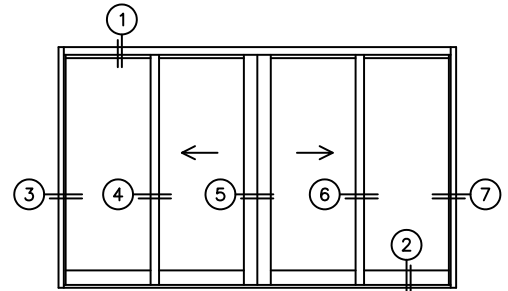

FLEETWOOD
WINDOWS & DOORS
FleetwoodUSA.com

NORWOOD 3070EX M/S
OXIXO CUSTOM COFIG.
NO SCREENS

ORDER NO.:

ITEM NO.:

REQUIRED DEALER INFO.

A(NET FRAME WIDTH)

B(NET FRAME HEIGHT)

SILL PAN HEIGHT (INTERIOR LEG)
(3/4", 1-1/16", 1-7/16" OR 1-7/8")

(USE RULER TO SCALE DIMENSIONS IN INCHES)

SCALE: 1/4

NOTES:

OXIXO DOOR SHOWN

- ③
FIXED JAMB
- ④
INTERLOCKERS
- ⑤
MEETING STILES
- ⑥
INTERLOCKERS
- ⑦
FIXED JAMB