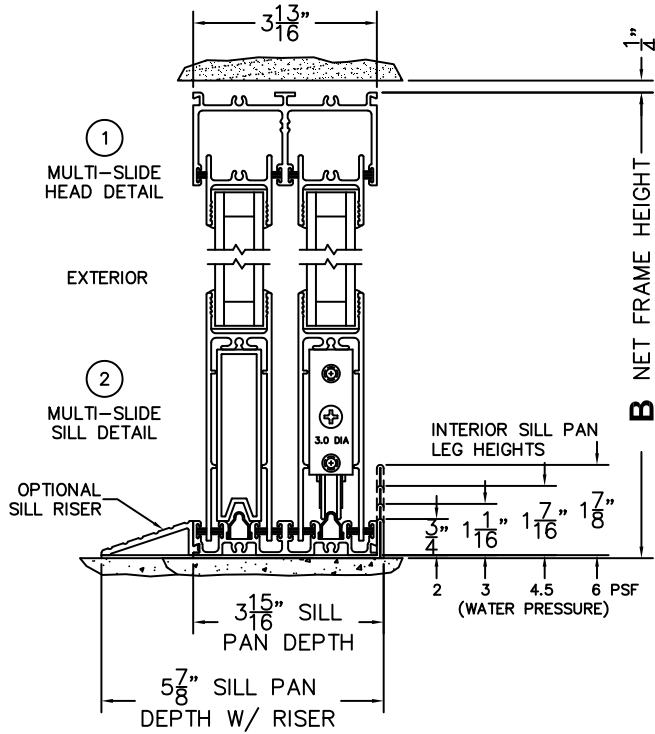

FLEETWOOD
WINDOWS & DOORS
FleetwoodUSA.com

NORWOOD 3070EX M/S
OXIXO CUSTOM COFIG.
NO SCREENS

ORDER NO.:

ITEM NO.:

REQUIRED DEALER INFO.

A(NET FRAME WIDTH)

B(NET FRAME HEIGHT)

SILL PAN HEIGHT (INTERIOR LEG)
(3/4", 1-1/16", 1-7/16" OR 1-7/8")

(USE RULER TO SCALE DIMENSIONS IN INCHES)

SCALE: 1/4

NOTES:

OXIXO DOOR SHOWN

- ③
FIXED JAMB
- ④
INTERLOCKERS
- ⑤
MEETING STILES
- ⑥
INTERLOCKERS
- ⑦
FIXED JAMB