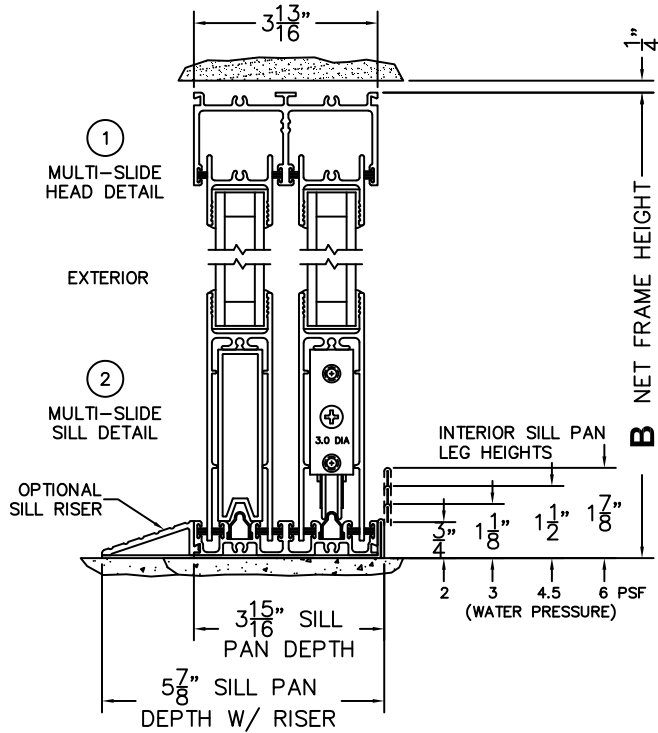

FLEETWOOD
WINDOWS & DOORS
FleetwoodUSA.com

NORWOOD 3070EX M/S
OXIXO STANDARD CONFIGURATION
NO SCREENS

ORDER NO.:

ITEM NO.:

REQUIRED DEALER INFO.

A(NET FRAME WIDTH)

B(NET FRAME HEIGHT)

SILL PAN HEIGHT(INTERIOR LEG)
(3/4", 1-1/16", 1-7/16" OR 1-7/8")

(USE RULER TO SCALE DIMENSIONS IN INCHES)

SCALE: 1/4

NOTES:

OXIXO DOOR SHOWN