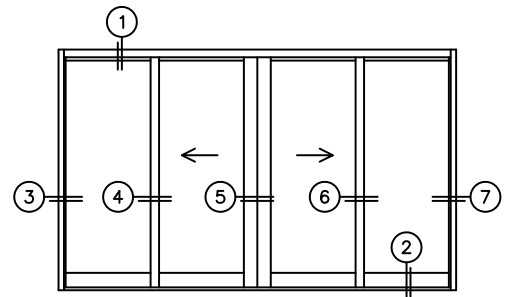

FLEETWOOD
WINDOWS & DOORS
FleetwoodUSA.com

NORWOOD 3070EX M/S
OXIXO STANDARD CONFIGURATION
NO SCREENS

ORDER NO.:

ITEM NO.:

REQUIRED DEALER INFO.

A(NET FRAME WIDTH)

B(NET FRAME HEIGHT)

SILL PAN HEIGHT(INTERIOR LEG)
(3/4", 1-1/16", 1-7/16" OR 1-7/8")

(USE RULER TO SCALE DIMENSIONS IN INCHES)

SCALE: 1/4

NOTES:

OXIXO DOOR SHOWN