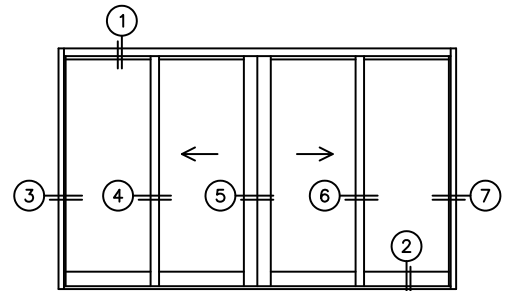

FLEETWOOD
WINDOWS & DOORS
FleetwoodUSA.com

NORWOOD 3070EX M/S
OXIXO CUSTOM CONFIGURATION
NO SCREENS

ORDER NO.:

ITEM NO.:

REQUIRED DEALER INFO.

A(NET FRAME WIDTH)

B(NET FRAME HEIGHT)

SILL PAN HEIGHT (INTERIOR LEG)
(3/4", 1-1/16", 1-7/16" OR 1-7/8")

(USE RULER TO SCALE DIMENSIONS IN INCHES)

SCALE: 1/4

NOTES:

OXIXO DOOR SHOWN