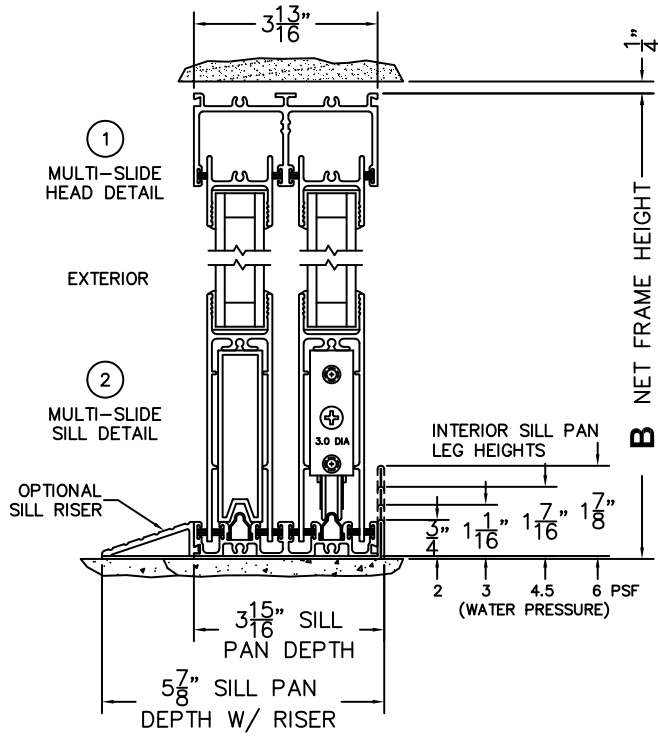

FLEETWOOD
WINDOWS & DOORS
FleetwoodUSA.com

NORWOOD 3070EX M/S
OXIXO CUSTOM CONFIGURATION
NO SCREENS

ORDER NO.:

ITEM NO.:

REQUIRED DEALER INFO.

A(NET FRAME WIDTH)

B(NET FRAME HEIGHT)

SILL PAN HEIGHT (INTERIOR LEG)
(3/4", 1-1/16", 1-7/16" OR 1-7/8")

(USE RULER TO SCALE DIMENSIONS IN INCHES)

SCALE: 1/4

NOTES:

OXIXO DOOR SHOWN