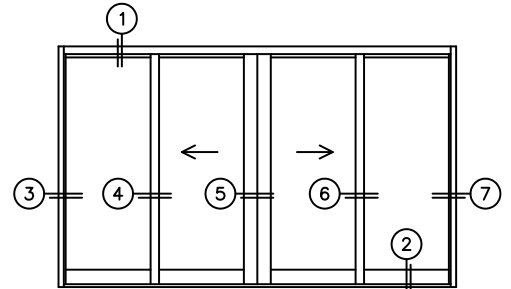

FLEETWOOD
WINDOWS & DOORS
FleetwoodUSA.com

NORWOOD 3070EX M/S
OXIXO CUSTOM CONFIGURATION
NO SCREENS

ORDER NO.:

ITEM NO.:

REQUIRED DEALER INFO.

A(NET FRAME WIDTH)

B(NET FRAME HEIGHT)

SILL PAN HEIGHT (INTERIOR LEG)
(3/4", 1-1/16", 1-7/16" OR 1-7/8")

(USE RULER TO SCALE DIMENSIONS IN INCHES)

SCALE: 1/4

NOTES:

OXIXO DOOR SHOWN