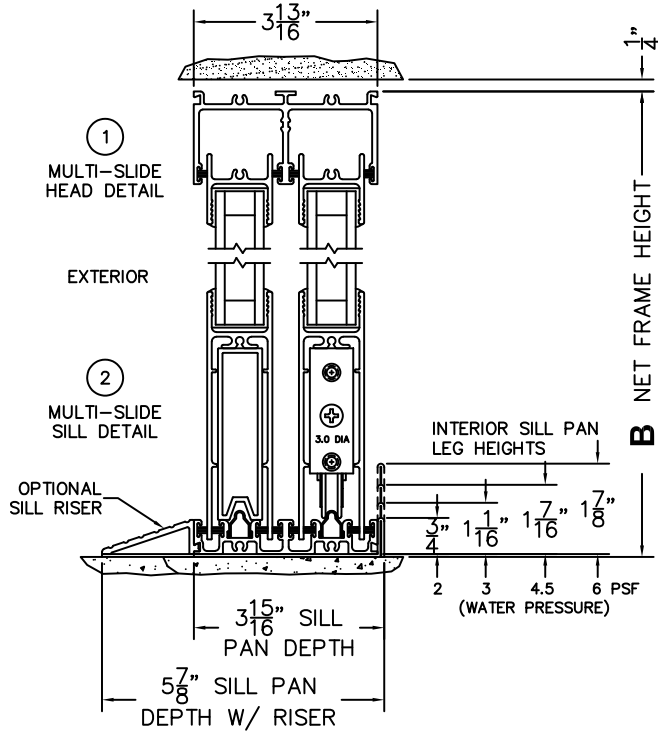

FLEETWOOD
WINDOWS & DOORS
FleetwoodUSA.com

NORWOOD 3070EX M/S
OXIXO CUSTOM CONFIGURATION
NO SCREENS

ORDER NO.:

ITEM NO.:

REQUIRED DEALER INFO.

A(NET FRAME WIDTH)

B(NET FRAME HEIGHT)

SILL PAN HEIGHT (INTERIOR LEG)
(3/4", 1-1/16", 1-7/16" OR 1-7/8")

(USE RULER TO SCALE DIMENSIONS IN INCHES)

SCALE: 1/4

NOTES:

OXIXO DOOR SHOWN