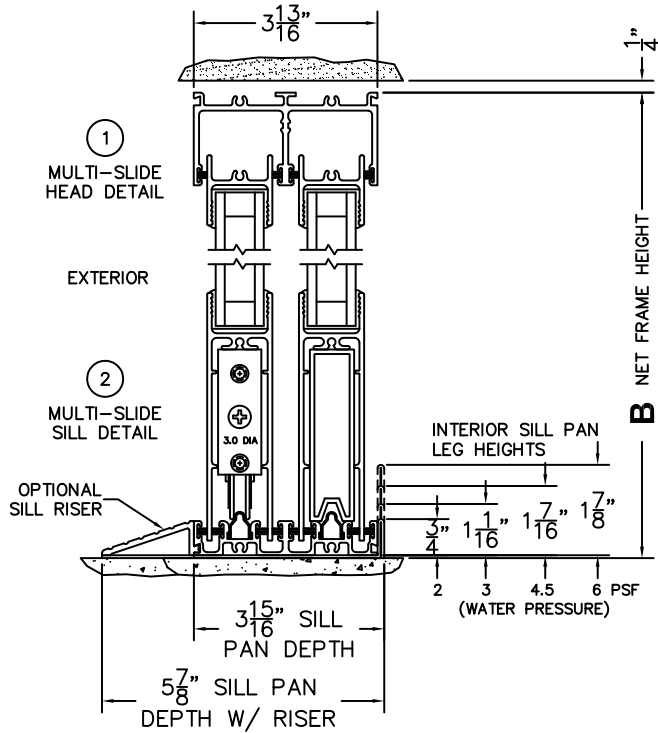

FLEETWOOD
WINDOWS & DOORS
FleetwoodUSA.com

NORWOOD 3070EX M/S
OXIXO STANDARD CONFIGURATION
NO SCREENS

ORDER NO.:

ITEM NO.:

REQUIRED DEALER INFO.

A(NET FRAME WIDTH)

B(NET FRAME HEIGHT)

SILL PAN HEIGHT(INTERIOR LEG)
(3/4", 1-1/16", 1-7/16" OR 1-7/8")

(USE RULER TO SCALE DIMENSIONS IN INCHES)

SCALE: 1/4

NOTES:

OXIXO DOOR SHOWN