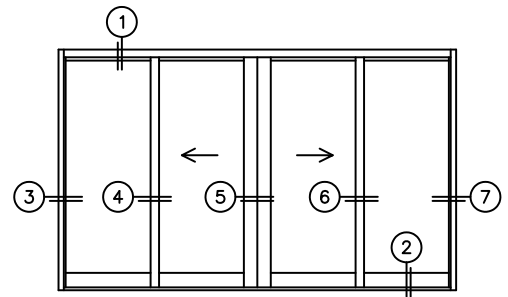

FLEETWOOD
WINDOWS & DOORS
FleetwoodUSA.com

NORWOOD 3070EX M/S
OXIXO STANDARD CONFIGURATION
NO SCREENS

ORDER NO.:

ITEM NO.:

REQUIRED DEALER INFO.

A(NET FRAME WIDTH)

B(NET FRAME HEIGHT)

SILL PAN HEIGHT(INTERIOR LEG)
(3/4", 1-1/16", 1-7/16" OR 1-7/8")

(USE RULER TO SCALE DIMENSIONS IN INCHES)

SCALE: 1/4

NOTES:

OXIXO DOOR SHOWN