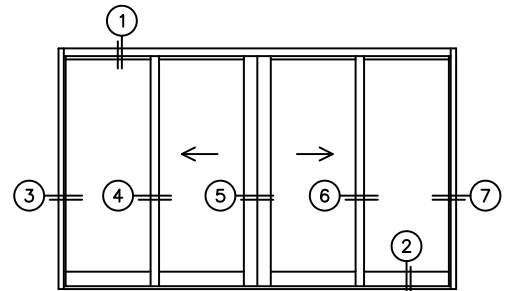

FLEETWOOD
WINDOWS & DOORS
FleetwoodUSA.com

NORWOOD 3070EX M/S
OXIXO CUSTOM CONFIGURATION
NO SCREENS

ORDER NO.:

ITEM NO.:

REQUIRED DEALER INFO.

A(NET FRAME WIDTH)

B(NET FRAME HEIGHT)

SILL PAN HEIGHT (INTERIOR LEG)
(3/4", 1-1/16", 1-7/16" OR 1-7/8")

(USE RULER TO SCALE DIMENSIONS IN INCHES)

SCALE: 1/4

NOTES:

OXIXO DOOR SHOWN