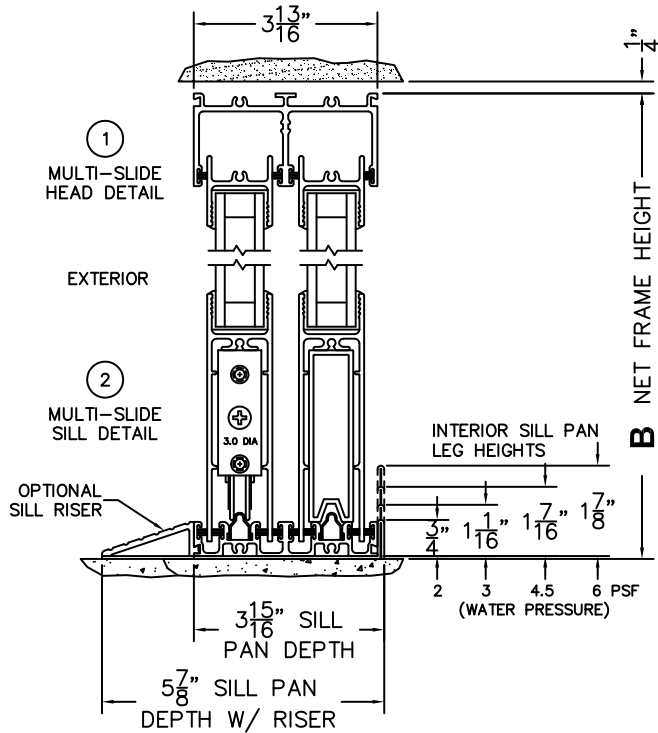

FLEETWOOD
WINDOWS & DOORS
FleetwoodUSA.com

NORWOOD 3070EX M/S
OXIXO CUSTOM CONFIGURATION
NO SCREENS

ORDER NO.:

ITEM NO.:

REQUIRED DEALER INFO.

A(NET FRAME WIDTH)

B(NET FRAME HEIGHT)

SILL PAN HEIGHT (INTERIOR LEG)
(3/4", 1-1/16", 1-7/16" OR 1-7/8")

(USE RULER TO SCALE DIMENSIONS IN INCHES)

SCALE: 1/4

NOTES:

OXIXO DOOR SHOWN