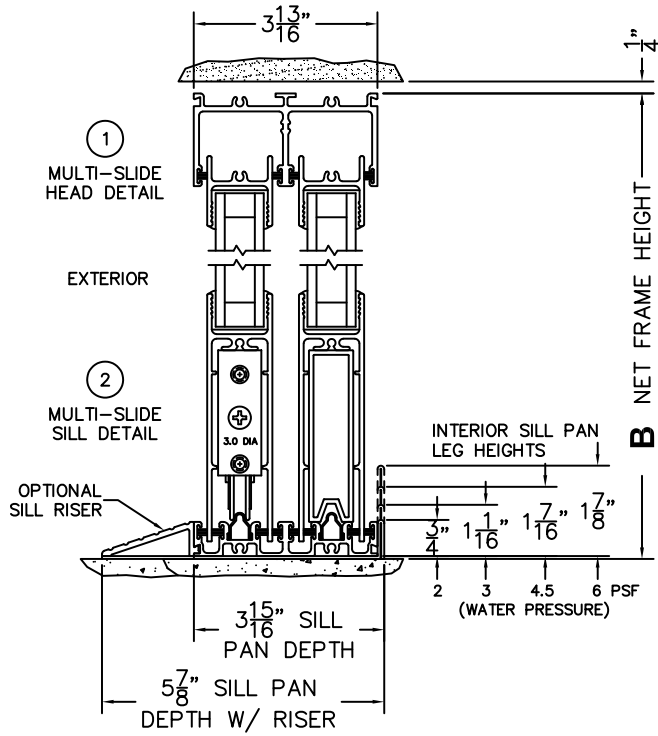

FLEETWOOD
WINDOWS & DOORS
FleetwoodUSA.com

NORWOOD 3070EX M/S
OXIXO CUSTOM CONFIGURATION
NO SCREENS

ORDER NO.:

ITEM NO.:

REQUIRED DEALER INFO.

A(NET FRAME WIDTH)

B(NET FRAME HEIGHT)

SILL PAN HEIGHT (INTERIOR LEG)
(3/4", 1-1/16", 1-7/16" OR 1-7/8")

(USE RULER TO SCALE DIMENSIONS IN INCHES)

SCALE: 1/4

NOTES:

OXIXO DOOR SHOWN