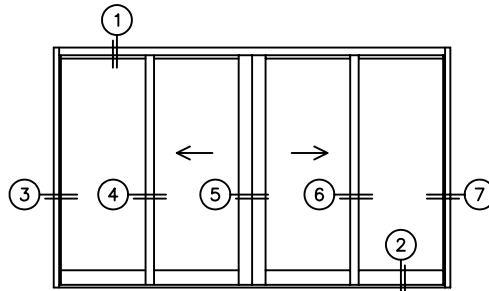

FLEETWOOD
WINDOWS & DOORS
FleetwoodUSA.com

NORWOOD 3070EX M/S
OXIXO CUSTOM CONFIGURATION
NO SCREENS

ORDER NO.:

ITEM NO.:

SCALE: 1/4

REQUIRED DEALER INFO.

A (NET FRAME WIDTH)

B (NET FRAME HEIGHT)

SILL PAN HEIGHT (INTERIOR LEG)
(3/4", 1-1/16", 1-7/16" OR 1-7/8")

NOTES:

OXIXO DOOR SHOWN

FLEETWOOD
WINDOWS & DOORS
FleetwoodUSA.com

NORWOOD 3070EX M/S
OXIXO CUSTOM CONFIGURATION
NO SCREENS

ORDER NO.:

ITEM NO.:

SCALE: 1/4

FLEETWOOD
 WINDOWS & DOORS
 FleetwoodUSA.com

NORWOOD 3070EX M/S
 OXIXO CUSTOM CONFIGURATION
 NO SCREENS

ORDER NO.:

ITEM NO.:

SCALE: 1/8

NON-FLUSH STACK (EQUAL GLASS): PANELS IN OPEN POSITION