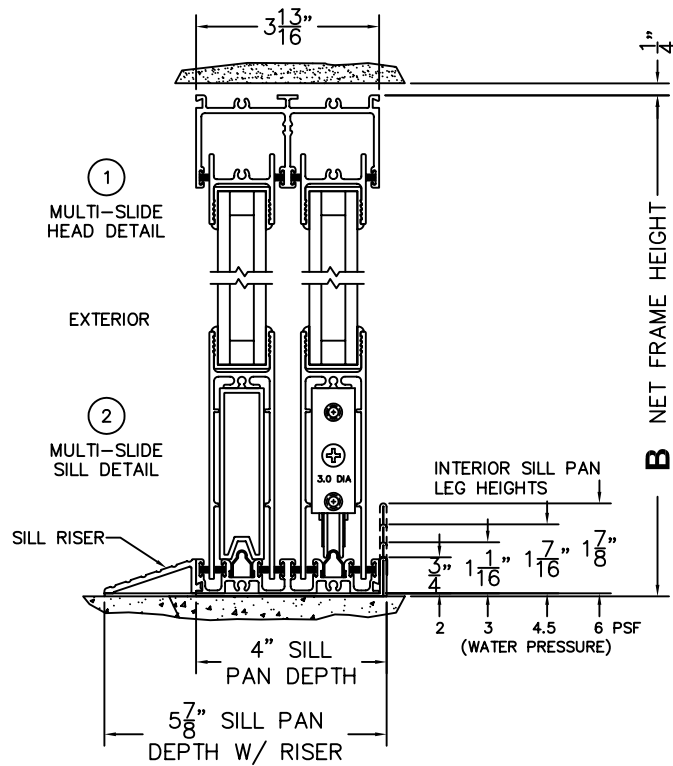

FLEETWOOD
WINDOWS & DOORS
FleetwoodUSA.com

NORWOOD 3070EX M/S
OXIXO CUSTOM CONFIGURATION
NO SCREENS

ORDER NO.:

ITEM NO.:

SCALE: 1/4

REQUIRED DEALER INFO.

A (NET FRAME WIDTH)

B (NET FRAME HEIGHT)

SILL PAN HEIGHT (INTERIOR LEG)
(3/4", 1-1/16", 1-7/16" OR 1-7/8")

NOTES:

OXIXO DOOR SHOWN

FLEETWOOD
WINDOWS & DOORS
FleetwoodUSA.com

NORWOOD 3070EX M/S
OXIXO CUSTOM CONFIGURATION
NO SCREENS

ORDER NO.:

ITEM NO.:

SCALE: 1/4

FLEETWOOD
 WINDOWS & DOORS
 FleetwoodUSA.com

NORWOOD 3070EX M/S
 OXIXO CUSTOM CONFIGURATION
 NO SCREENS

ORDER NO.:

ITEM NO.:

SCALE: 1/8

NON-FLUSH STACK (EQUAL GLASS): PANELS IN OPEN POSITION