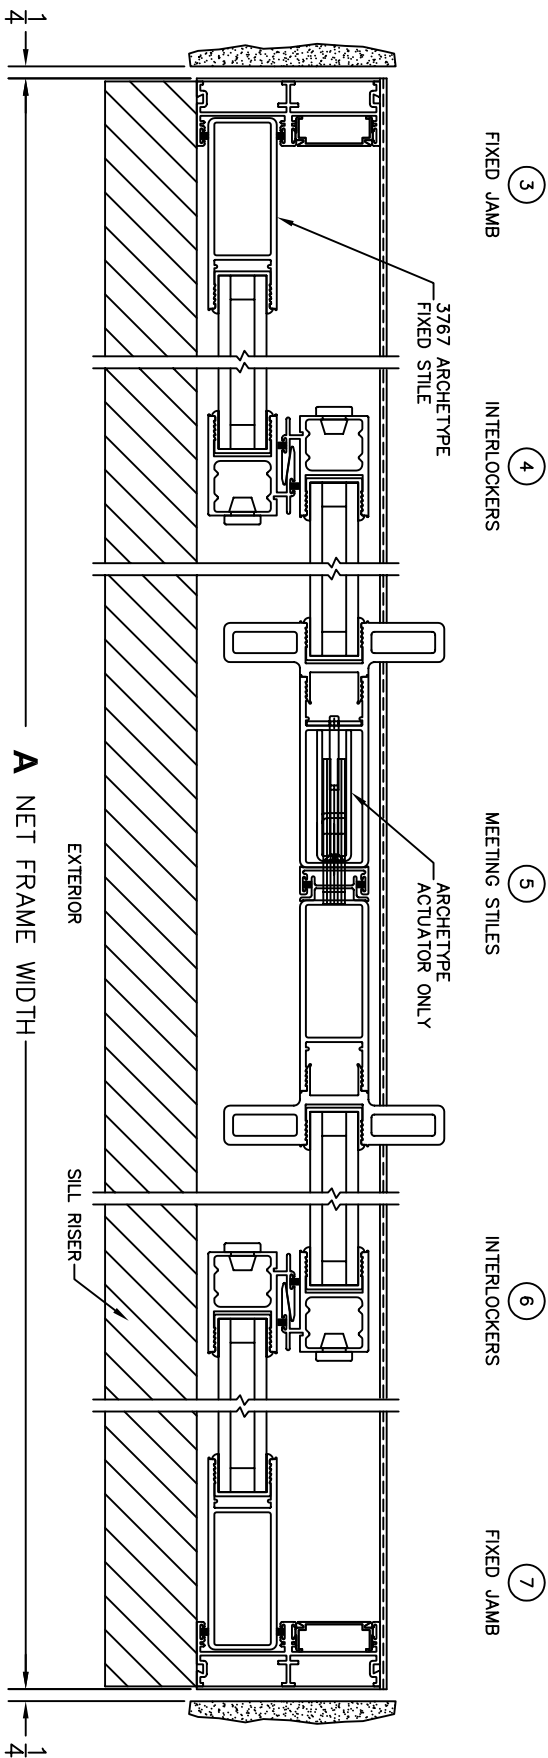

FLEETWOOD
WINDOWS & DOORS
FleetwoodUSA.com

NORWOOD 3070EX M/S
OXIXO CUSTOM CONFIGURATION
NO SCREENS

ORDER NO.:

ITEM NO.:

SCALE: 1/4

REQUIRED DEALER INFO.

A (NET FRAME WIDTH)

B (NET FRAME HEIGHT)

SILL PAN HEIGHT (INTERIOR LEG)
(3/4", 1-1/16", 1-7/16" OR 1-7/8")

NOTES:

OXIXO DOOR SHOWN

FLEETWOOD
WINDOWS & DOORS
FleetwoodUSA.com

NORWOOD 3070EX M/S
OXIXO CUSTOM CONFIGURATION
NO SCREENS

ORDER NO.:

ITEM NO.:

SCALE: 1/4

FLEETWOOD
 WINDOWS & DOORS
 FleetwoodUSA.com

NORWOOD 3070EX M/S
 OXIXO CUSTOM CONFIGURATION
 NO SCREENS

ORDER NO.:

ITEM NO.:

SCALE: 1/8

NON-FLUSH STACK (EQUAL GLASS): PANELS IN OPEN POSITION