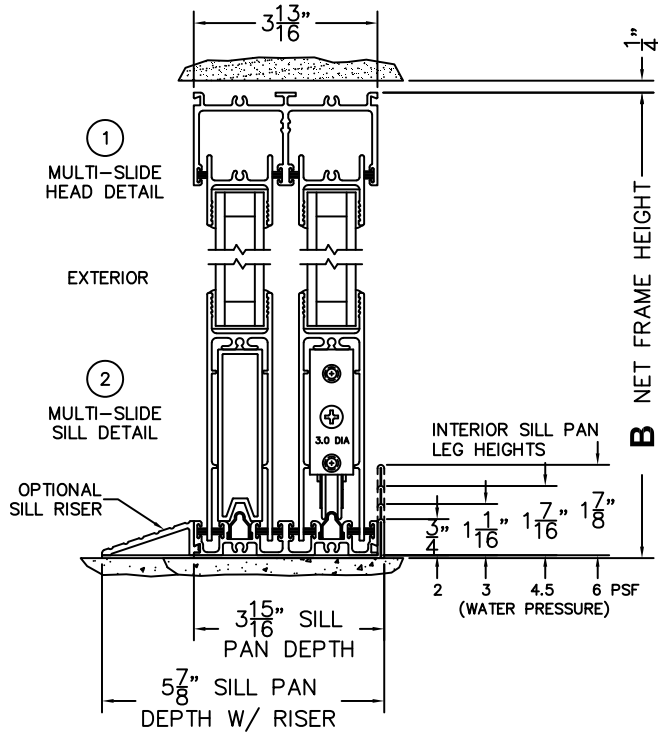

FLEETWOOD
WINDOWS & DOORS
FleetwoodUSA.com

NORWOOD 3070EX M/S
OXIXO CUSTOM CONFIGURATION
NO SCREENS

ORDER NO.:

ITEM NO.:

REQUIRED DEALER INFO.

A(NET FRAME WIDTH)

B(NET FRAME HEIGHT)

SILL PAN HEIGHT(INTERIOR LEG)
(3/4", 1-1/16", 1-7/16" OR 1-7/8")

(USE RULER TO SCALE DIMENSIONS IN INCHES)

SCALE: 1/4

NOTES:

OXIXO DOOR SHOWN