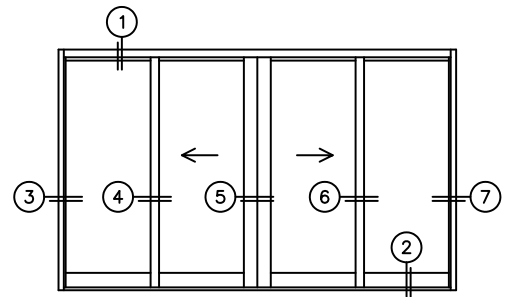

FLEETWOOD
WINDOWS & DOORS
FleetwoodUSA.com

NORWOOD 3070EX M/S
OXIXO CUSTOM CONFIGURATION
NO SCREENS

ORDER NO.:

ITEM NO.:

REQUIRED DEALER INFO.

A(NET FRAME WIDTH)

B(NET FRAME HEIGHT)

SILL PAN HEIGHT(INTERIOR LEG)
(3/4", 1-1/16", 1-7/16" OR 1-7/8")

(USE RULER TO SCALE DIMENSIONS IN INCHES)

SCALE: 1/4

NOTES:

OXIXO DOOR SHOWN