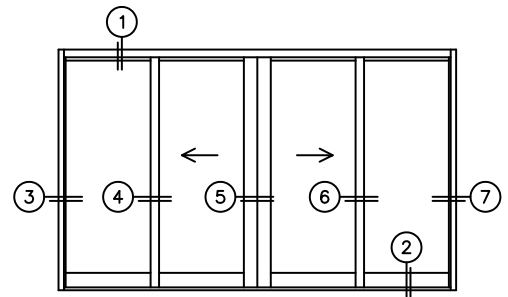

FLEETWOOD
WINDOWS & DOORS
FleetwoodUSA.com

NORWOOD 3070EX M/S
OXIXO CUSTOM CONFIGURATION
NO SCREENS

ORDER NO.:

ITEM NO.:

REQUIRED DEALER INFO.

A(NET FRAME WIDTH)

B(NET FRAME HEIGHT)

SILL PAN HEIGHT(INTERIOR LEG)
(3/4", 1-1/16", 1-7/16" OR 1-7/8")

(USE RULER TO SCALE DIMENSIONS IN INCHES)

SCALE: 1/4

NOTES:

OXIXO DOOR SHOWN

- ③
FIXED JAMB
- ④
INTERLOCKERS
- ⑤
MEETING STILES
- ⑥
INTERLOCKERS
- ⑦
FIXED JAMB