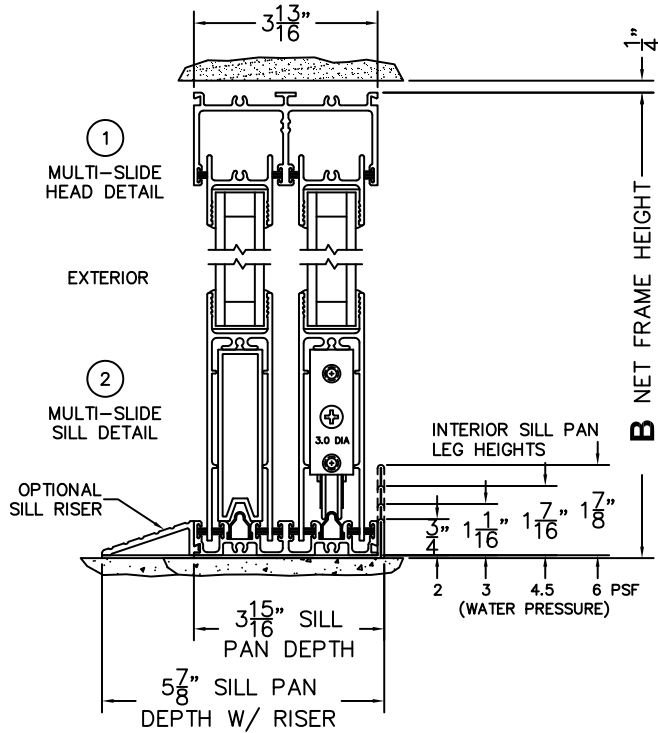

FLEETWOOD
WINDOWS & DOORS
FleetwoodUSA.com

NORWOOD 3070EX M/S
OXIXO CUSTOM CONFIGURATION
NO SCREENS

ORDER NO.:

ITEM NO.:

REQUIRED DEALER INFO.

A(NET FRAME WIDTH)

B(NET FRAME HEIGHT)

SILL PAN HEIGHT(INTERIOR LEG)
(3/4", 1-1/16", 1-7/16" OR 1-7/8")

(USE RULER TO SCALE DIMENSIONS IN INCHES)

SCALE: 1/4

NOTES:

OXIXO DOOR SHOWN

- ③
FIXED JAMB
- ④
INTERLOCKERS
- ⑤
MEETING STILES
- ⑥
INTERLOCKERS
- ⑦
FIXED JAMB