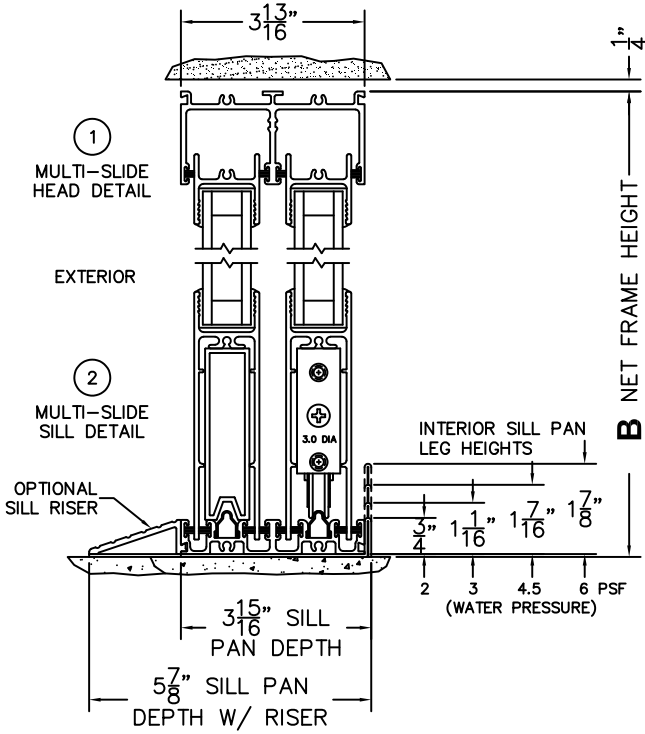

**FLEETWOOD**  
WINDOWS & DOORS  
FleetwoodUSA.com

**NORWOOD 3070EX M/S**  
OXIXO CUSTOM CONFIGURATION  
NO SCREENS

ORDER NO.:

ITEM NO.:

REQUIRED DEALER INFO.

**A**(NET FRAME WIDTH)

**B**(NET FRAME HEIGHT)

SILL PAN HEIGHT (INTERIOR LEG)  
(3/4", 1-1/16", 1-7/16" OR 1-7/8")

(USE RULER TO SCALE DIMENSIONS IN INCHES)

SCALE: 1/4

NOTES:

OXIXO DOOR SHOWN

③ FIXED JAMB    ④ INTERLOCKERS

⑤ MEETING STILES

⑥ INTERLOCKERS    ⑦ FIXED JAMB