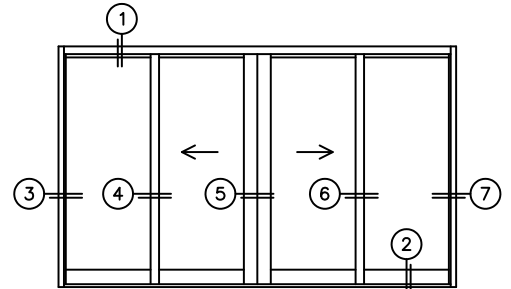

**FLEETWOOD**  
WINDOWS & DOORS  
FleetwoodUSA.com

**NORWOOD 3070EX M/S**  
OXIXO CUSTOM CONFIGURATION  
NO SCREENS

ORDER NO.:

ITEM NO.:

REQUIRED DEALER INFO.

**A**(NET FRAME WIDTH)

**B**(NET FRAME HEIGHT)

SILL PAN HEIGHT (INTERIOR LEG)  
(3/4", 1-1/16", 1-7/16" OR 1-7/8")

(USE RULER TO SCALE DIMENSIONS IN INCHES)

SCALE: 1/4

NOTES:

OXIXO DOOR SHOWN

③ FIXED JAMB    ④ INTERLOCKERS

⑤ MEETING STILES

⑥ INTERLOCKERS    ⑦ FIXED JAMB