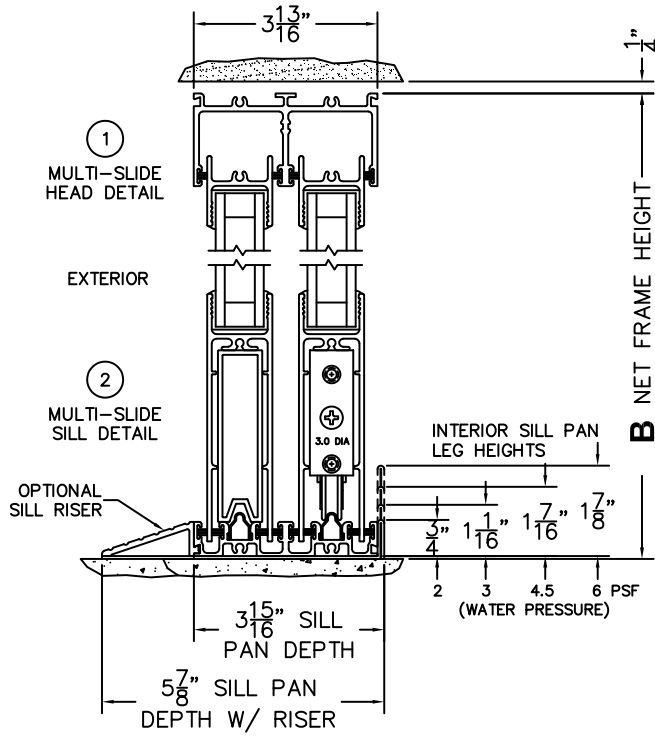

FLEETWOOD
WINDOWS & DOORS
FleetwoodUSA.com

NORWOOD 3070EX M/S
OXIXO CUSTOM CONFIGURATION
NO SCREENS

ORDER NO.:

ITEM NO.:

REQUIRED DEALER INFO.

A(NET FRAME WIDTH)

B(NET FRAME HEIGHT)

SILL PAN HEIGHT (INTERIOR LEG)
(3/4", 1-1/16", 1-7/16" OR 1-7/8")

(USE RULER TO SCALE DIMENSIONS IN INCHES)

SCALE: 1/4

NOTES:

OXIXO DOOR SHOWN

- ③
FIXED JAMB
- ④
INTERLOCKERS
- ⑤
MEETING STILES
- ⑥
INTERLOCKERS
- ⑦
FIXED JAMB