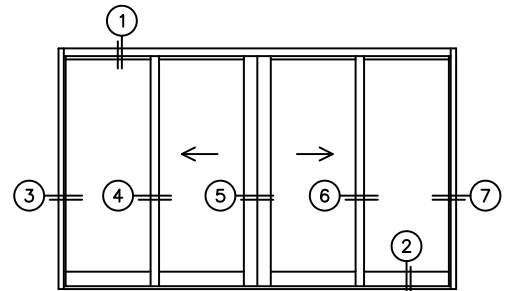

FLEETWOOD
WINDOWS & DOORS
FleetwoodUSA.com

NORWOOD 3070EX M/S
OXIXO CUSTOM CONFIGURATION
NO SCREENS

ORDER NO.:

ITEM NO.:

REQUIRED DEALER INFO.

A(NET FRAME WIDTH)

B(NET FRAME HEIGHT)

SILL PAN HEIGHT (INTERIOR LEG)
(3/4", 1-1/16", 1-7/16" OR 1-7/8")

(USE RULER TO SCALE DIMENSIONS IN INCHES)

SCALE: 1/4

NOTES:

OXIXO DOOR SHOWN

- ③
FIXED JAMB
- ④
INTERLOCKERS
- ⑤
MEETING STILES
- ⑥
INTERLOCKERS
- ⑦
FIXED JAMB