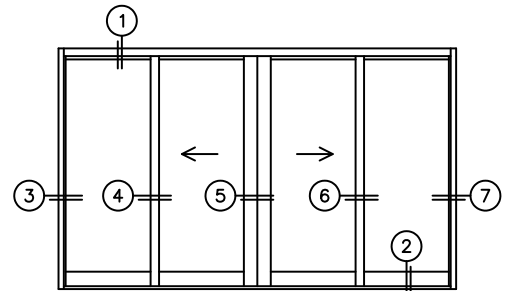

FLEETWOOD
WINDOWS & DOORS
FleetwoodUSA.com

NORWOOD 3070EX M/S
OXIXO CUSTOM CONFIGURATION
NO SCREENS

ORDER NO.:

ITEM NO.:

REQUIRED DEALER INFO.

A(NET FRAME WIDTH)

B(NET FRAME HEIGHT)

SILL PAN HEIGHT (INTERIOR LEG)
(3/4", 1-1/16", 1-7/16" OR 1-7/8")

(USE RULER TO SCALE DIMENSIONS IN INCHES)

SCALE: 1/4

NOTES:

OXIXO DOOR SHOWN

- ③
FIXED JAMB
- ④
INTERLOCKERS
- ⑤
MEETING STILES
- ⑥
INTERLOCKERS
- ⑦
FIXED JAMB

EXTRUDED PULL HANDLES WITH
THUMB TURN SECURITY LATCH
AND EXTERIOR KEYED CYLINDER