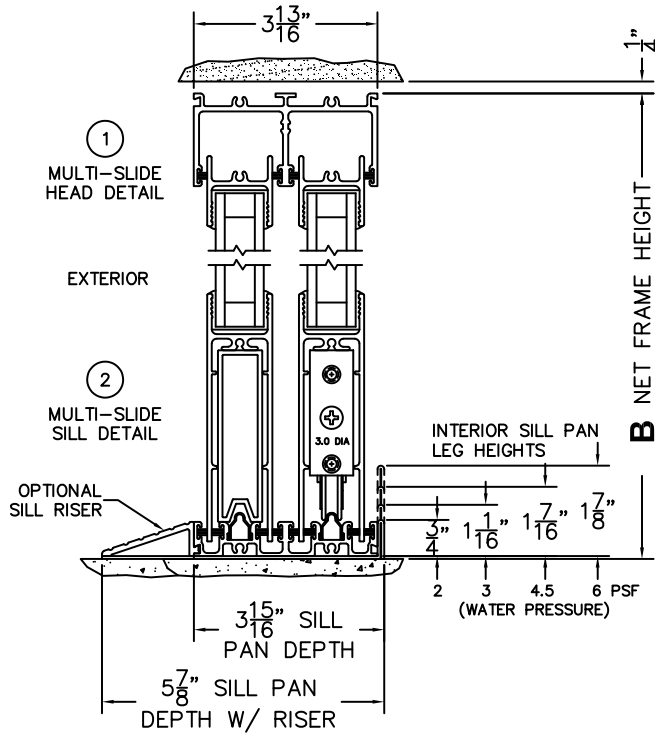

FLEETWOOD
WINDOWS & DOORS
FleetwoodUSA.com

NORWOOD 3070EX M/S
OXIXO CUSTOM CONFIGURATION
NO SCREENS

ORDER NO.:

ITEM NO.:

REQUIRED DEALER INFO.

A(NET FRAME WIDTH)

B(NET FRAME HEIGHT)

SILL PAN HEIGHT (INTERIOR LEG)
(3/4", 1-1/16", 1-7/16" OR 1-7/8")

(USE RULER TO SCALE DIMENSIONS IN INCHES)

SCALE: 1/4

NOTES:

OXIXO DOOR SHOWN

- ③
FIXED JAMB
- ④
INTERLOCKERS
- ⑤
MEETING STILES
- ⑥
INTERLOCKERS
- ⑦
FIXED JAMB

EXTRUDED PULL HANDLES WITH
THUMB TURN SECURITY LATCH
AND EXTERIOR KEYED CYLINDER