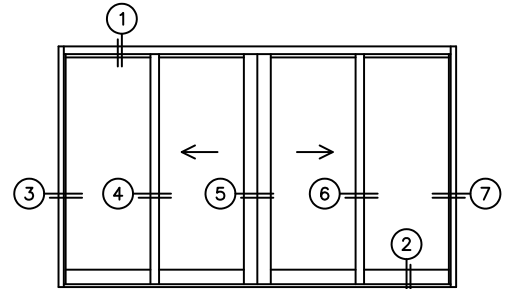

FLEETWOOD
WINDOWS & DOORS
FleetwoodUSA.com

NORWOOD 3070EX M/S
OXIXO CUSTOM CONFIGURATION
NO SCREENS

ORDER NO.:

ITEM NO.:

REQUIRED DEALER INFO.

A(NET FRAME WIDTH)

B(NET FRAME HEIGHT)

SILL PAN HEIGHT (INTERIOR LEG)
(3/4", 1-1/16", 1-7/16" OR 1-7/8")

(USE RULER TO SCALE DIMENSIONS IN INCHES)

SCALE: 1/4

NOTES:

OXIXO DOOR SHOWN

3
FIXED JAMB

4
INTERLOCKERS

5
MEETING STILES

6
INTERLOCKERS

7
FIXED JAMB

EXTRUDED PULL HANDLES WITH
THUMB TURN SECURITY LATCH
AND EXTERIOR KEYED CYLINDER