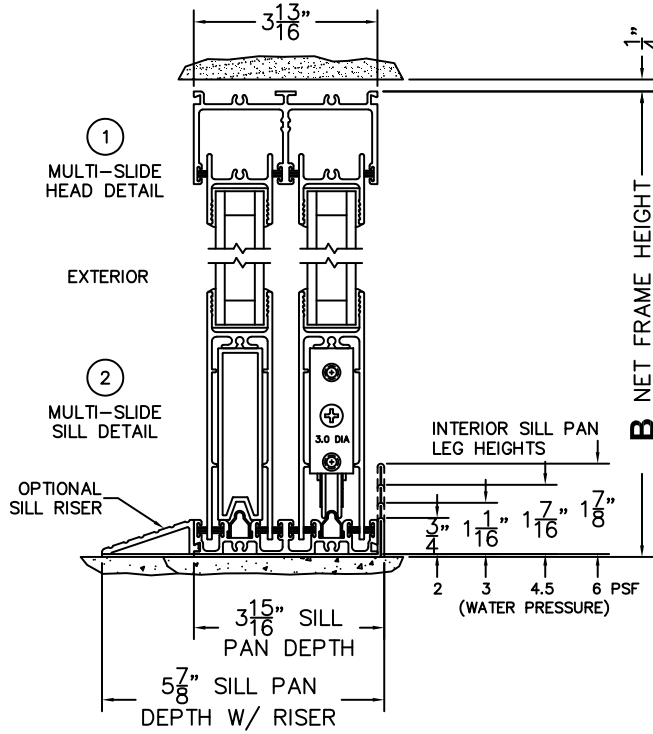

FLEETWOOD
WINDOWS & DOORS
FleetwoodUSA.com

NORWOOD 3070EX M/S
OXIXO CUSTOM CONFIGURATION
NO SCREENS

ORDER NO.:

ITEM NO.:

REQUIRED DEALER INFO.

A(NET FRAME WIDTH)

B(NET FRAME HEIGHT)

SILL PAN HEIGHT (INTERIOR LEG)
(3/4", 1-1/16", 1-7/16" OR 1-7/8")

(USE RULER TO SCALE DIMENSIONS IN INCHES)

SCALE: 1/4

NOTES:

OXIXO DOOR SHOWN

3
FIXED JAMB

4
INTERLOCKERS

5
MEETING STILES

6
INTERLOCKERS

7
FIXED JAMB

EXTRUDED PULL HANDLES WITH
THUMB TURN SECURITY LATCH
AND EXTERIOR KEYED CYLINDER