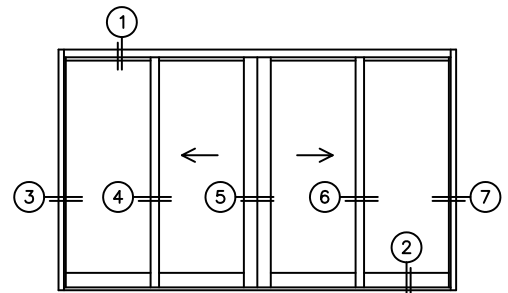

**FLEETWOOD**  
WINDOWS & DOORS  
FleetwoodUSA.com

**NORWOOD 3070EX M/S**  
OXIXO CUSTOM CONFIGURATION  
NO SCREENS

ORDER NO.:

ITEM NO.:

REQUIRED DEALER INFO.

**A**(NET FRAME WIDTH)

**B**(NET FRAME HEIGHT)

SILL PAN HEIGHT (INTERIOR LEG)  
(3/4", 1-1/16", 1-7/16" OR 1-7/8")

(USE RULER TO SCALE DIMENSIONS IN INCHES)

SCALE: 1/4

NOTES:

OXIXO DOOR SHOWN