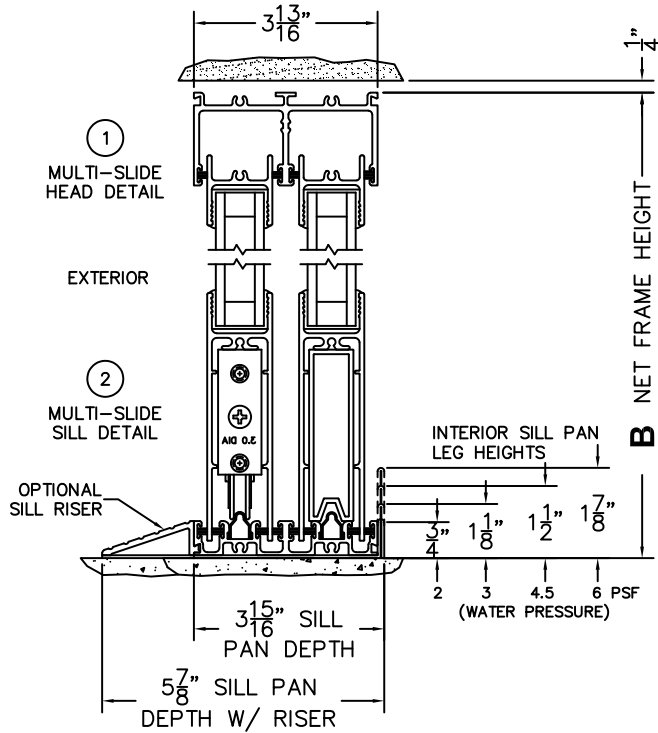

**FLEETWOOD**  
WINDOWS & DOORS  
FleetwoodUSA.com

**NORWOOD 3070EX M/S**  
OXIXO CUSTOM CONFIGURATION  
NO SCREENS

ORDER NO.:

ITEM NO.:

REQUIRED DEALER INFO.

**A**(NET FRAME WIDTH)

**B**(NET FRAME HEIGHT)

SILL PAN HEIGHT (INTERIOR LEG)  
(3/4", 1-1/16", 1-7/16" OR 1-7/8")

(USE RULER TO SCALE DIMENSIONS IN INCHES)

SCALE: 1/4

NOTES:

OXIXO DOOR SHOWN